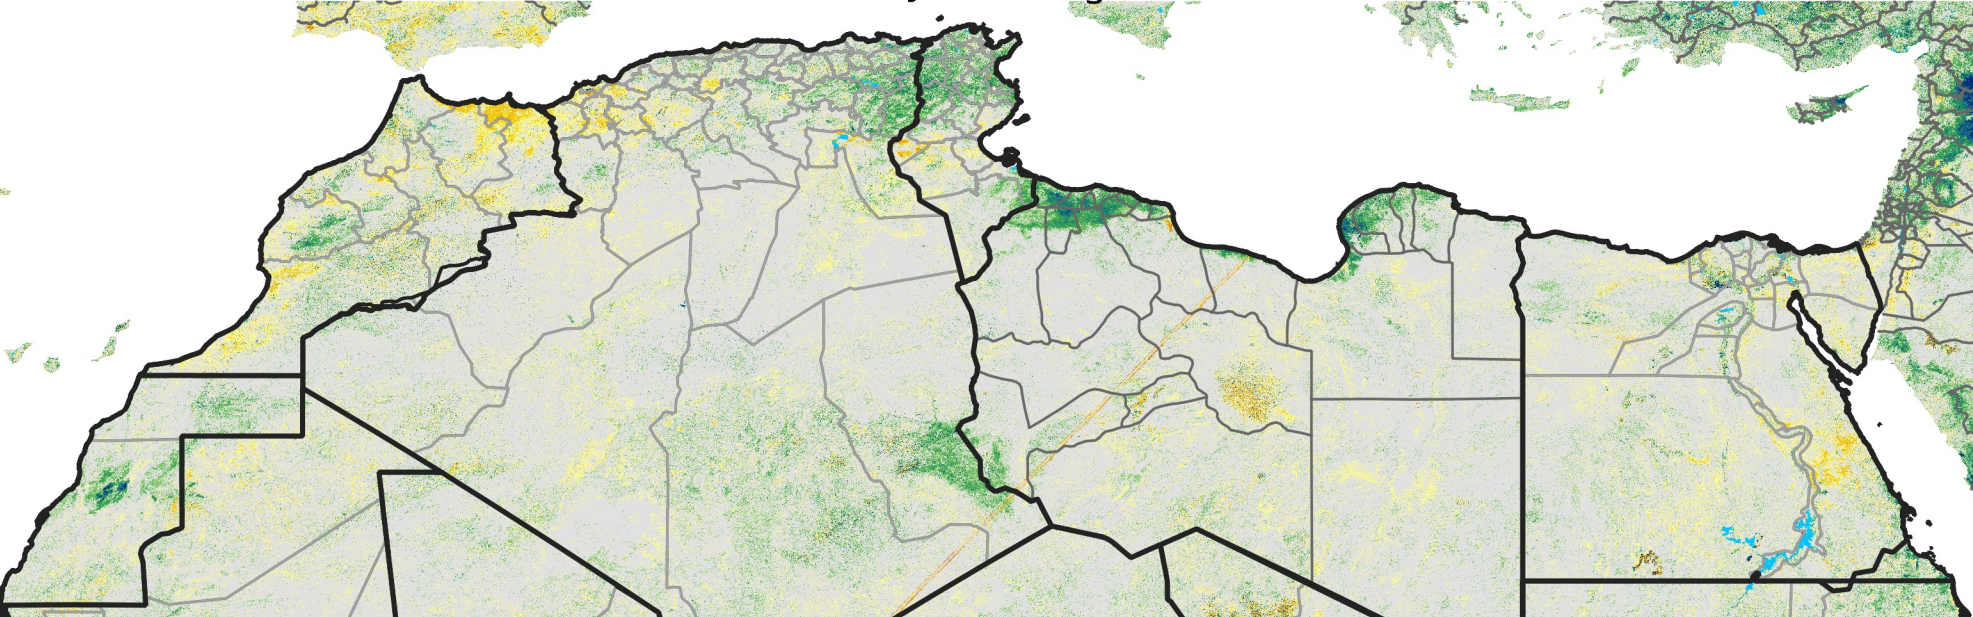

# North Africa Percent of Mean NDVI

2019 / Mean (2012 - 2021)  
Period 43 / Jul 26 - Aug 05, 2019