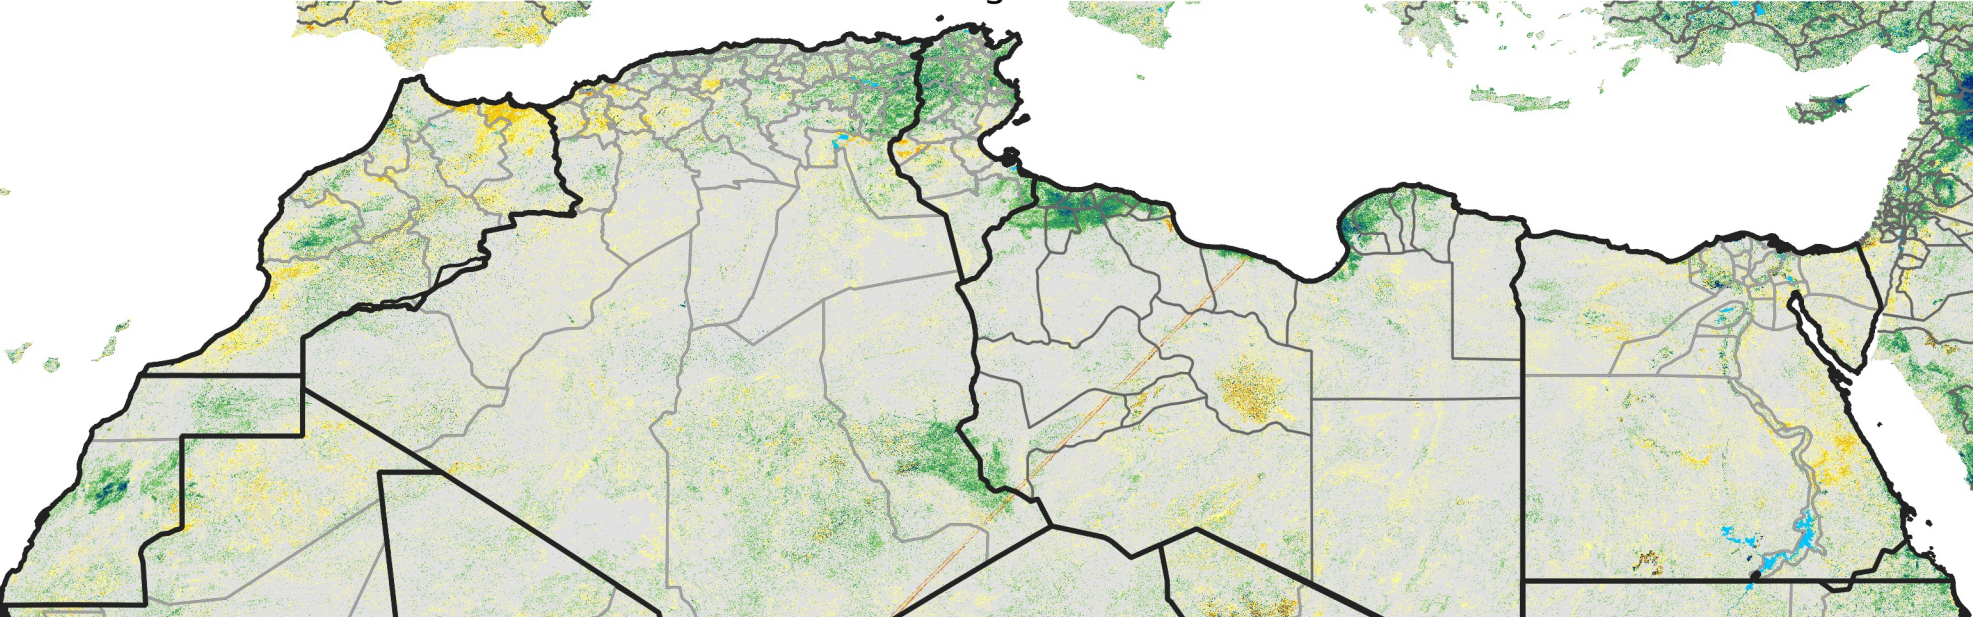

North Africa Percent of Mean NDVI

2019 / Mean (2012 - 2021)
Period 44 / Aug 01 - 10, 2019

Percent of Normal