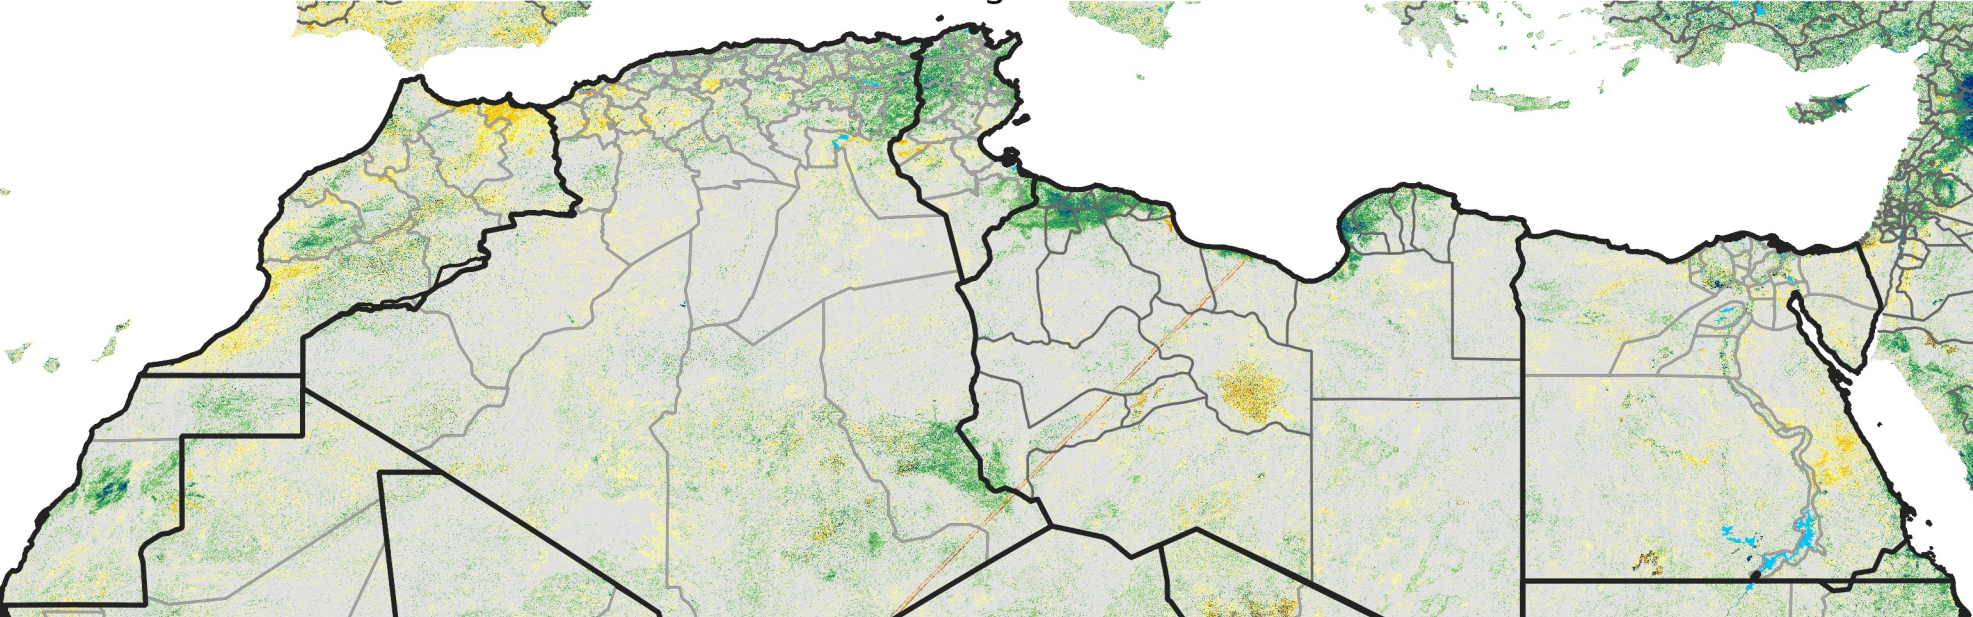

# North Africa Percent of Mean NDVI

2019 / Mean (2012 - 2021)  
Period 45 / Aug 06 - 15, 2019