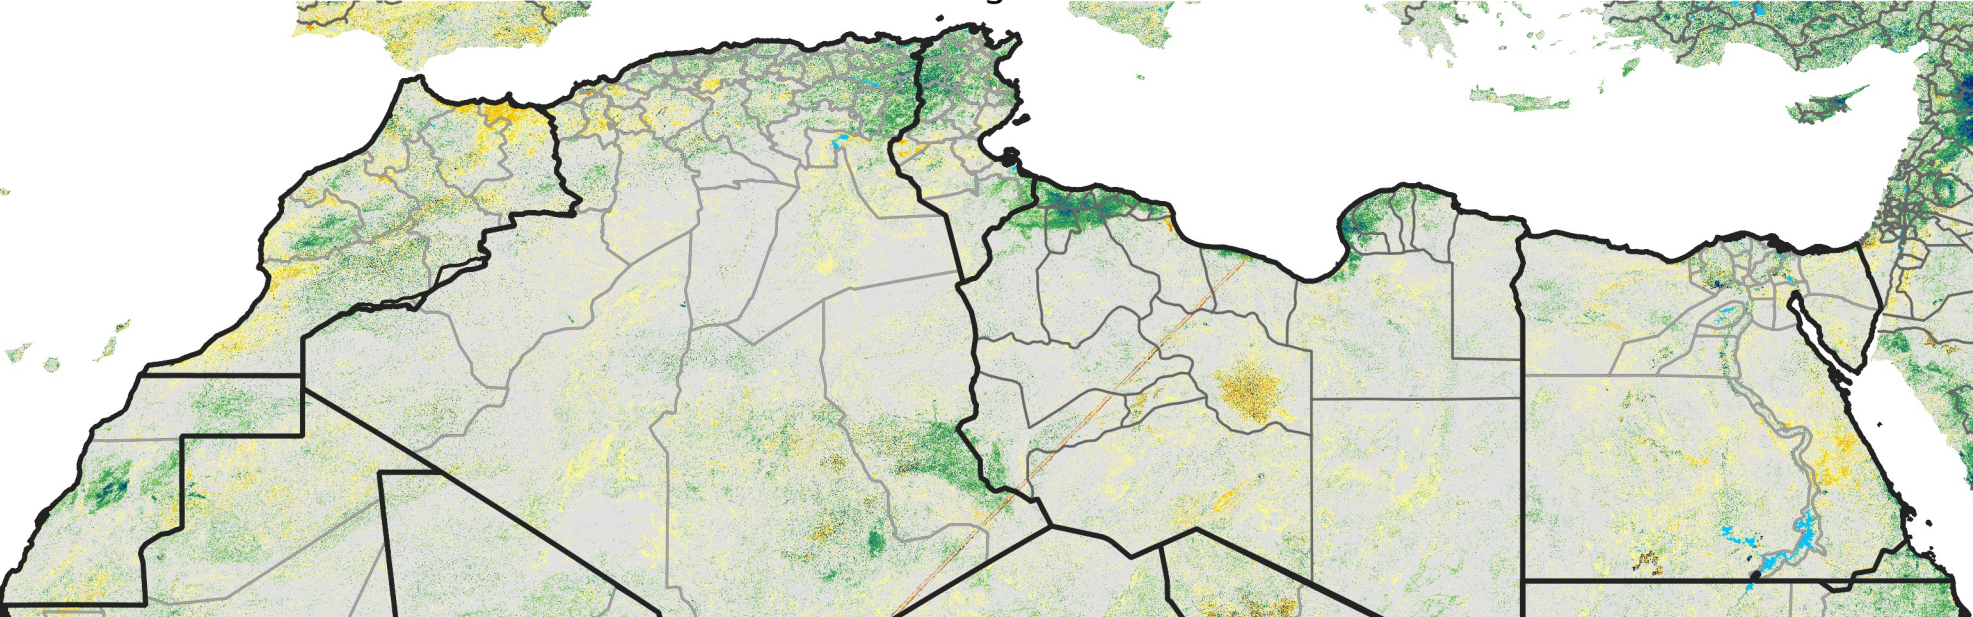

North Africa Percent of Mean NDVI

2019 / Mean (2012 - 2021)
Period 46 / Aug 11 - 20, 2019

Percent of Normal