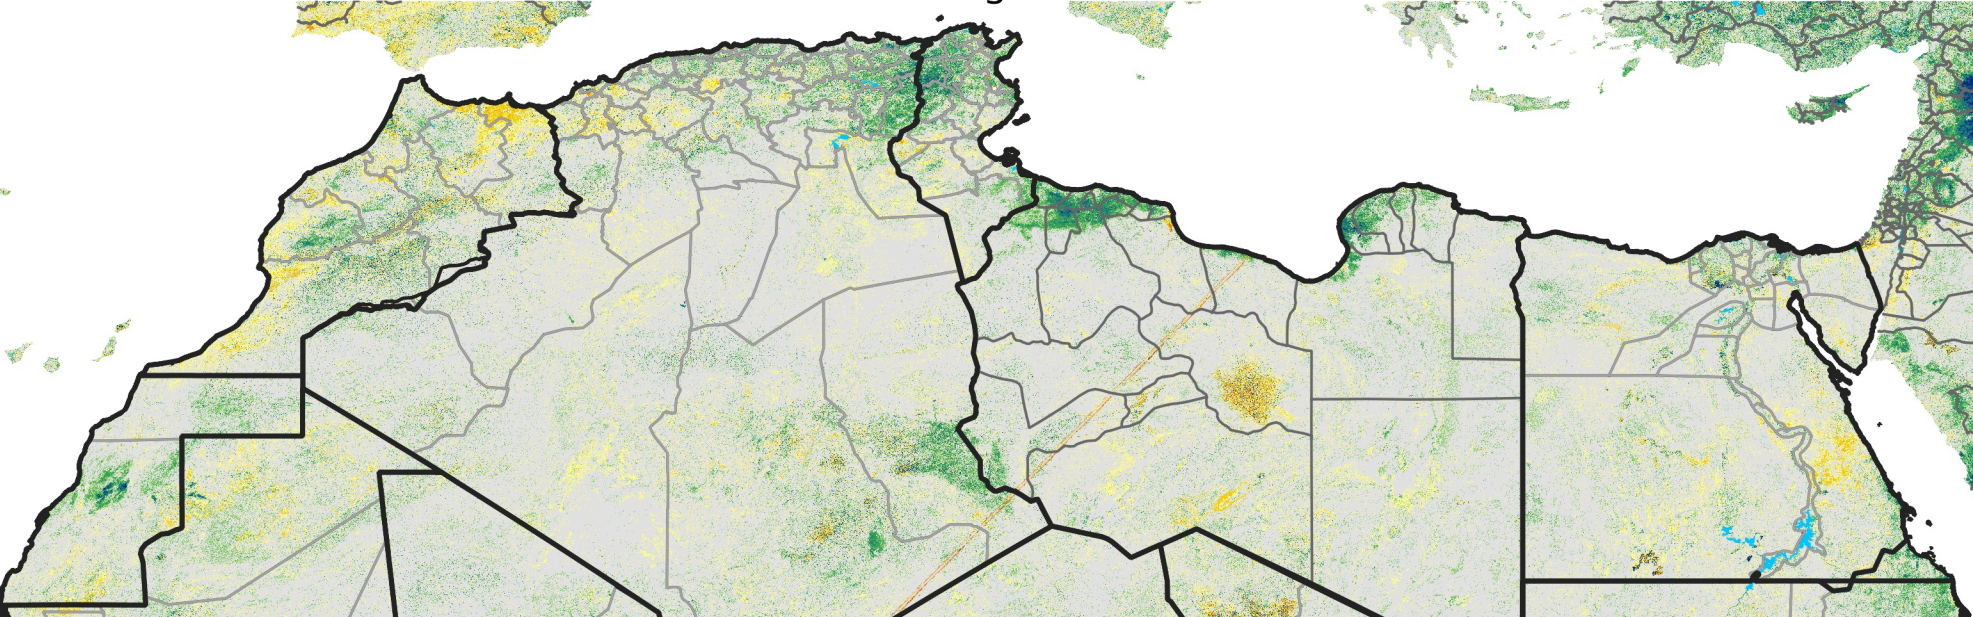

# North Africa Percent of Mean NDVI

2019 / Mean (2012 - 2021)  
Period 47 / Aug 16 - 25, 2019