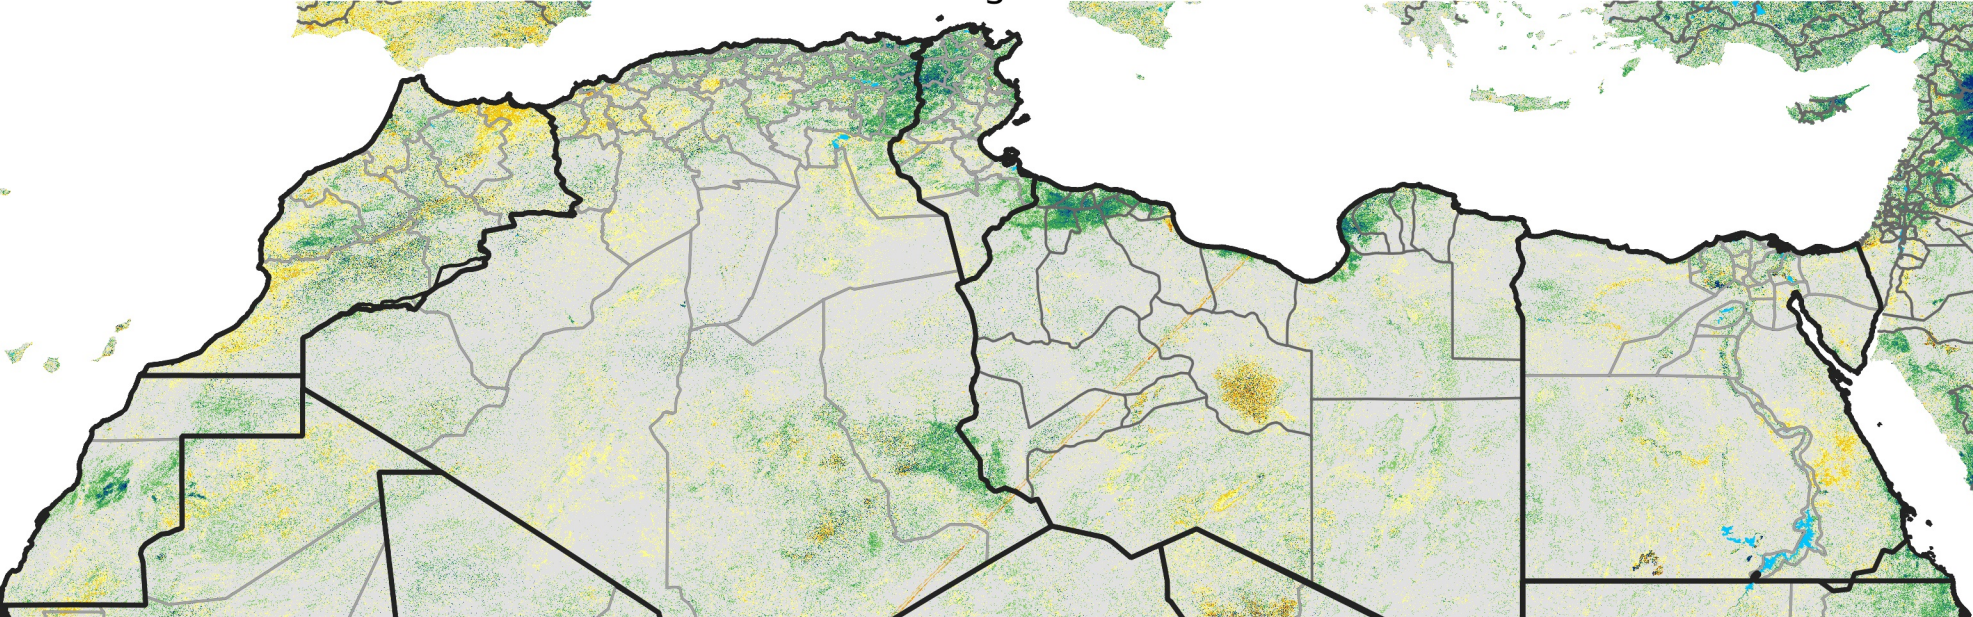

North Africa Percent of Mean NDVI

2019 / Mean (2012 - 2021)
Period 48 / Aug 21 - 31, 2019

Percent of Normal