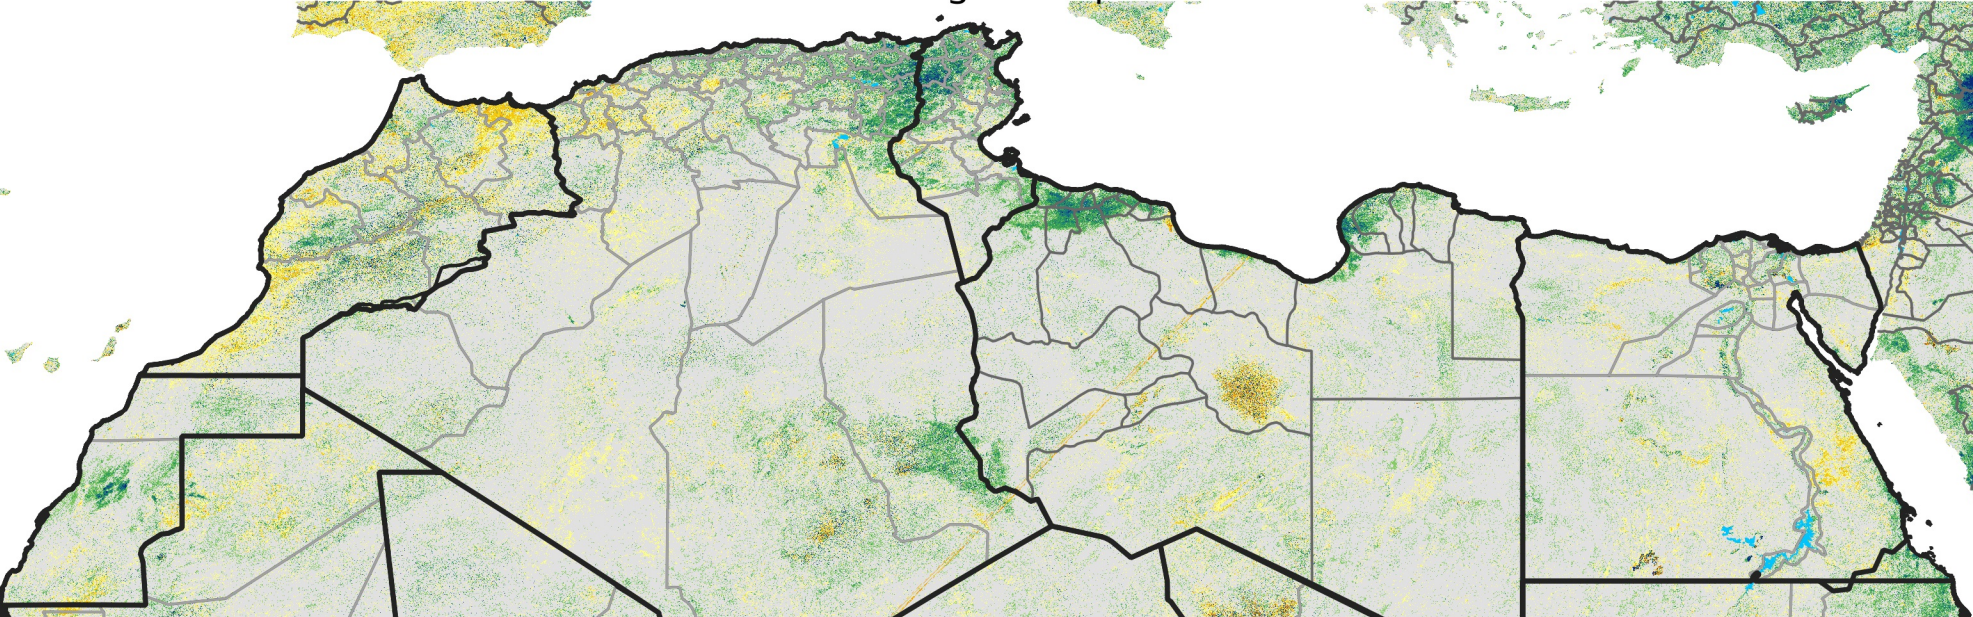

North Africa Percent of Mean NDVI

2019 / Mean (2012 - 2021)
Period 49 / Aug 26 - Sep 05, 2019

Percent of Normal