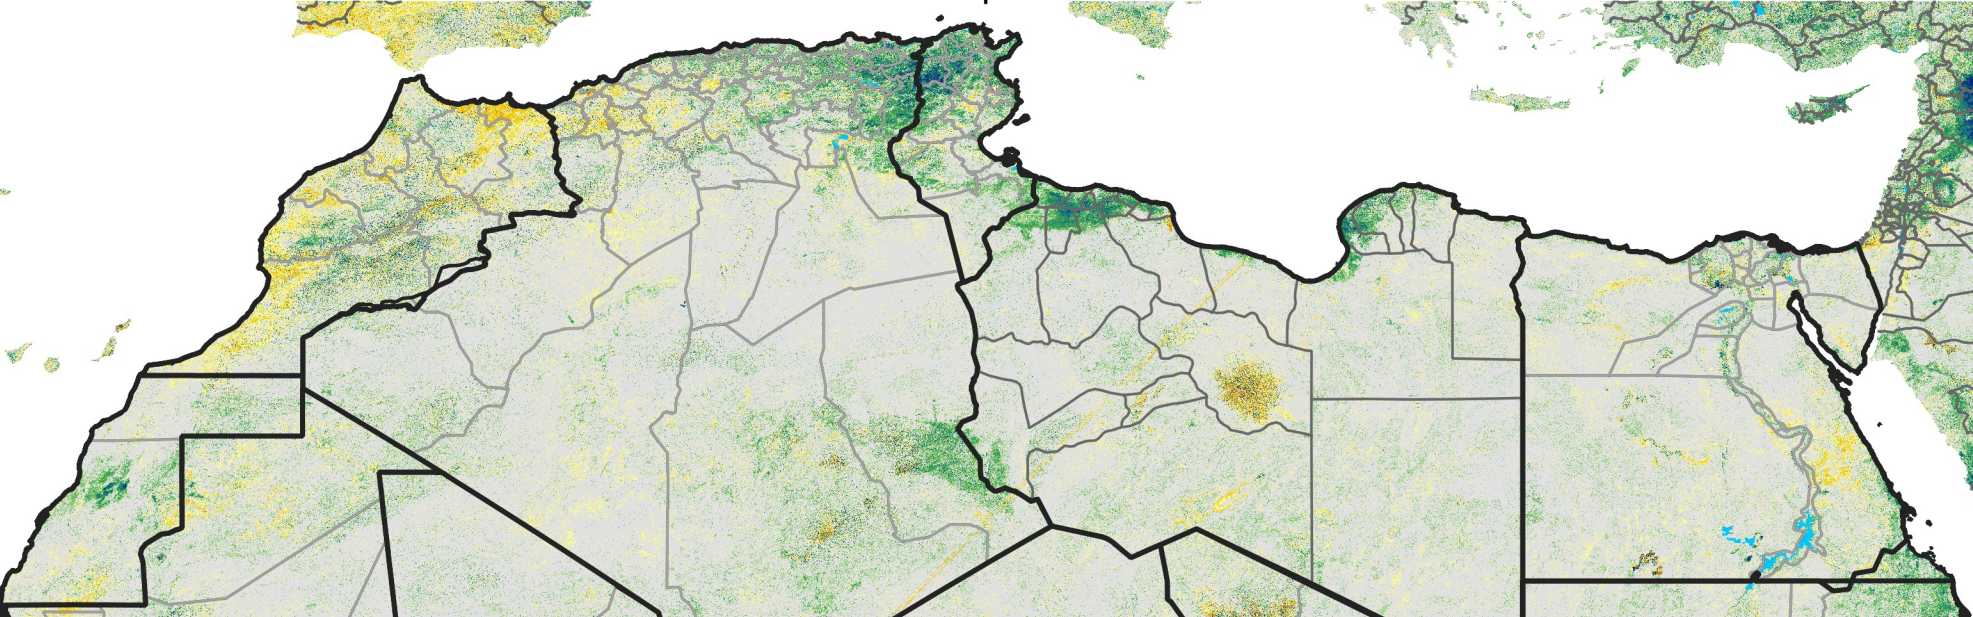

# North Africa Percent of Mean NDVI

2019 / Mean (2012 - 2021)  
Period 50 / Sep 01 - 10, 2019