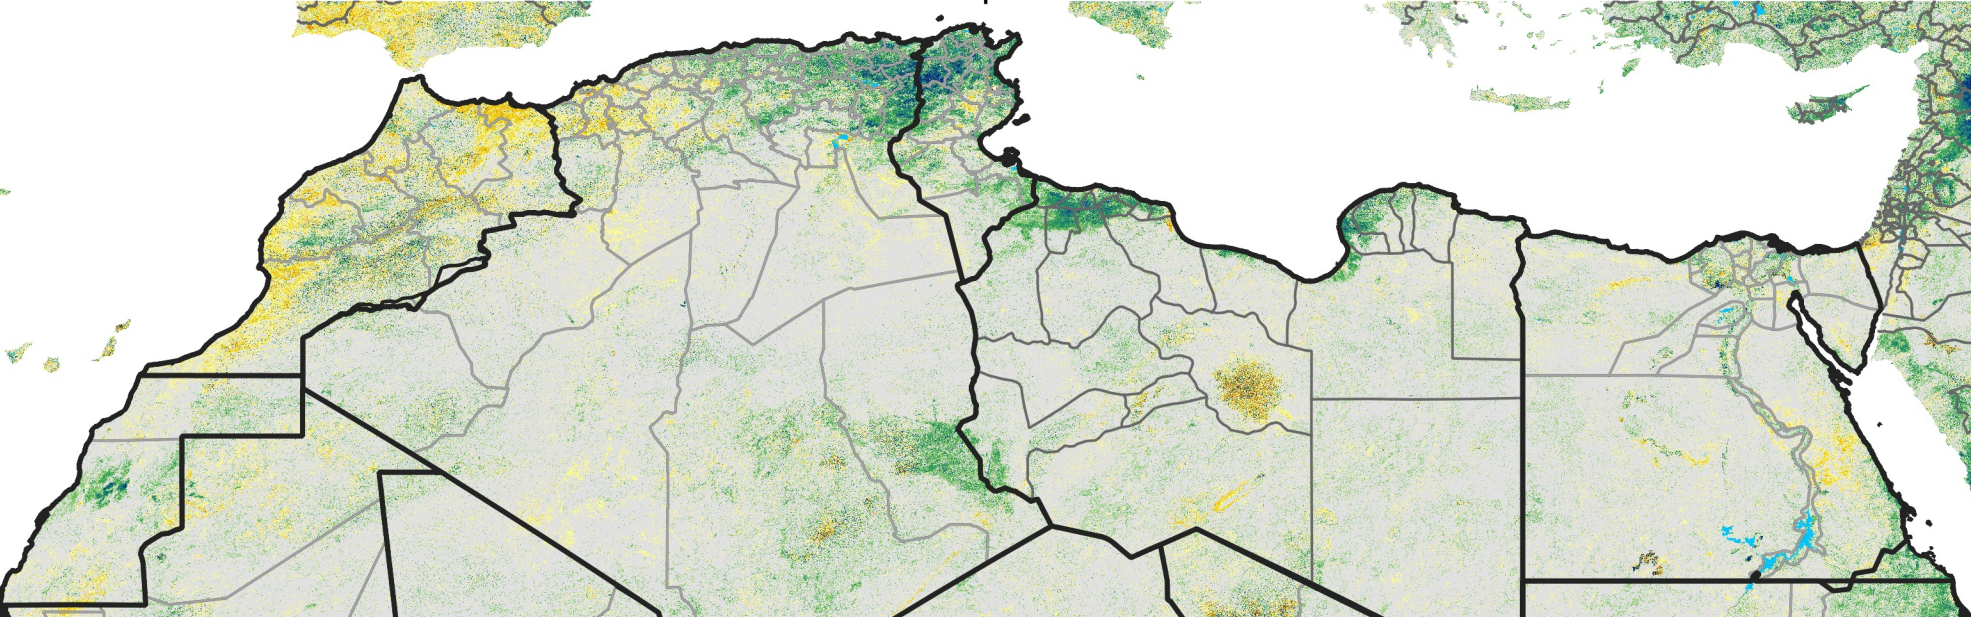

North Africa Percent of Mean NDVI

2019 / Mean (2012 - 2021)
Period 51 / Sep 06 - 15, 2019

Percent of Normal