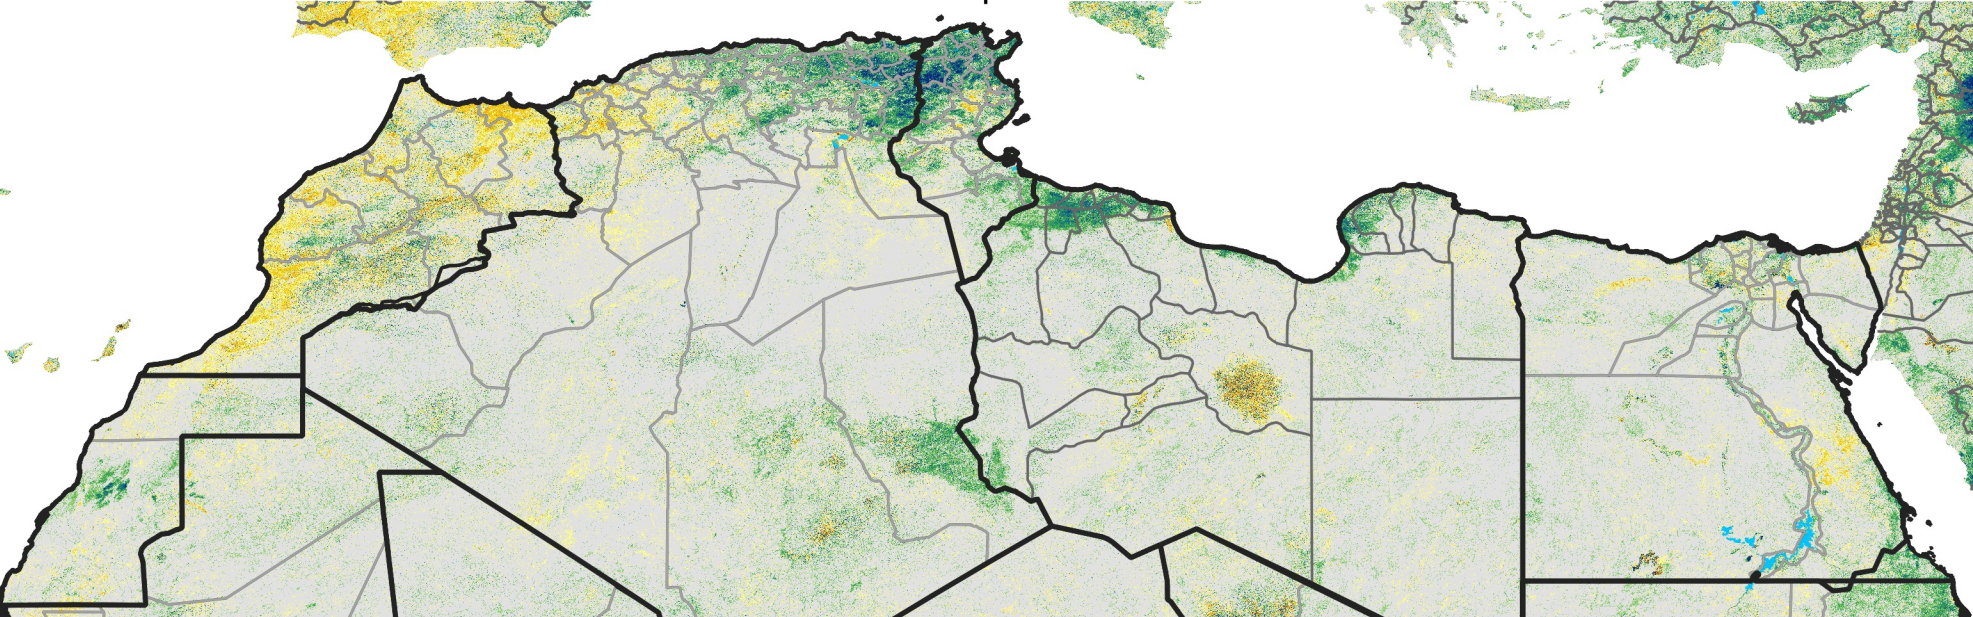

North Africa Percent of Mean NDVI

2019 / Mean (2012 - 2021)
Period 52 / Sep 11 - 20, 2019

Percent of Normal