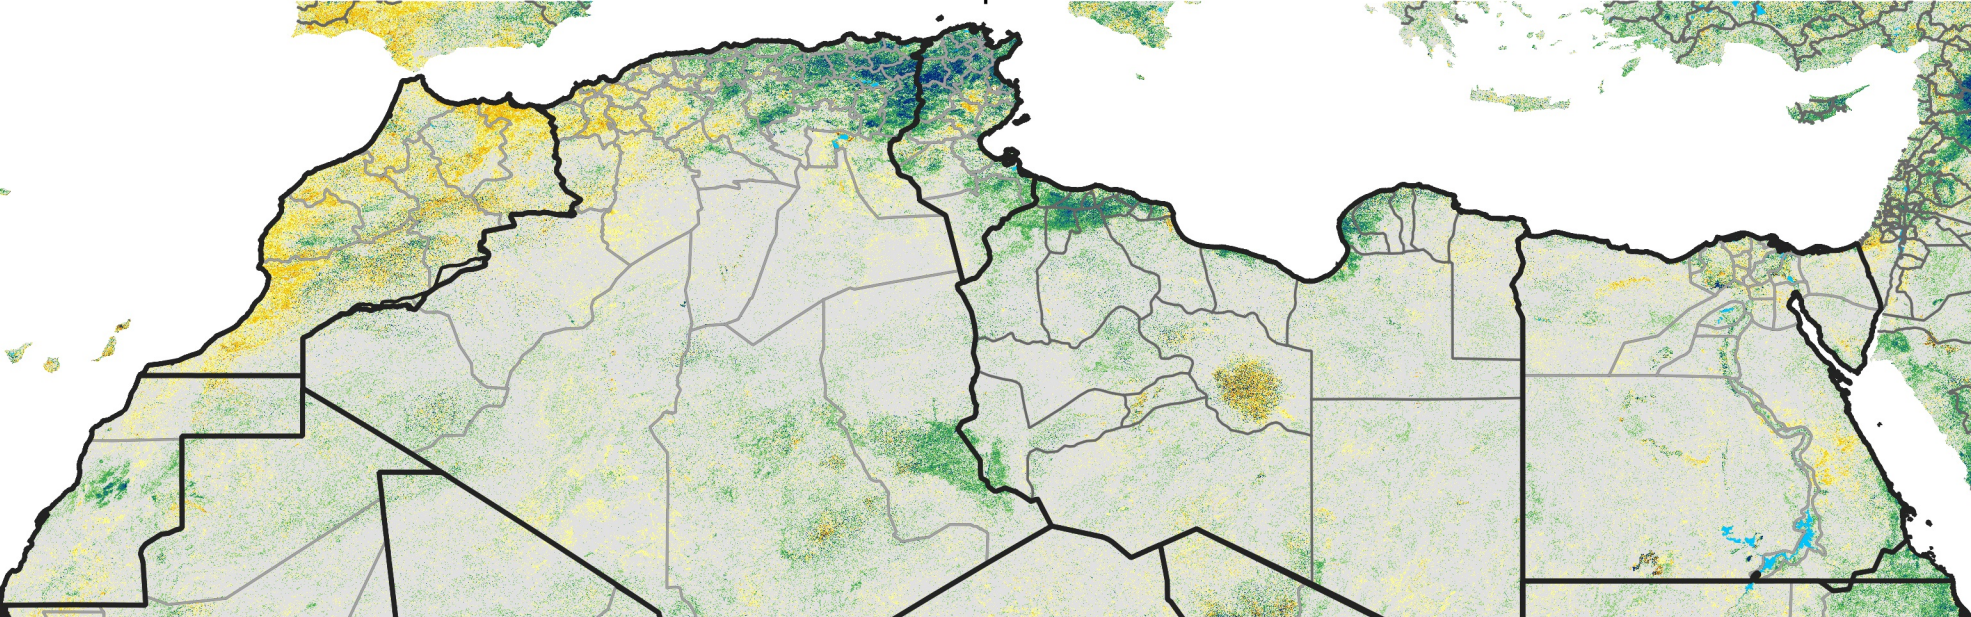

# North Africa Percent of Mean NDVI

2019 / Mean (2012 - 2021)  
Period 53 / Sep 16 - 25, 2019