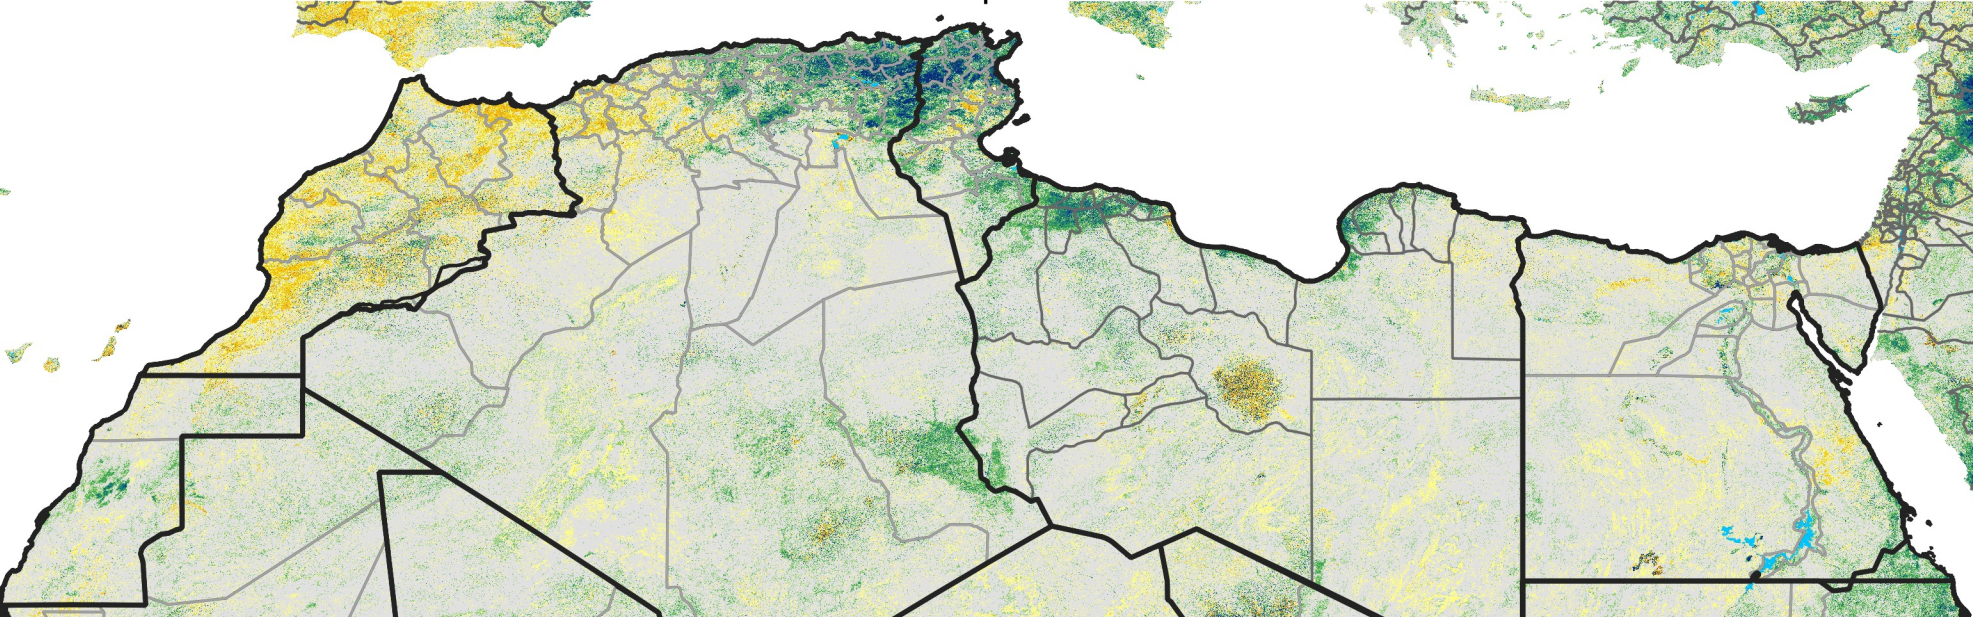

North Africa Percent of Mean NDVI

2019 / Mean (2012 - 2021)
Period 54 / Sep 21 - 30, 2019

Percent of Normal