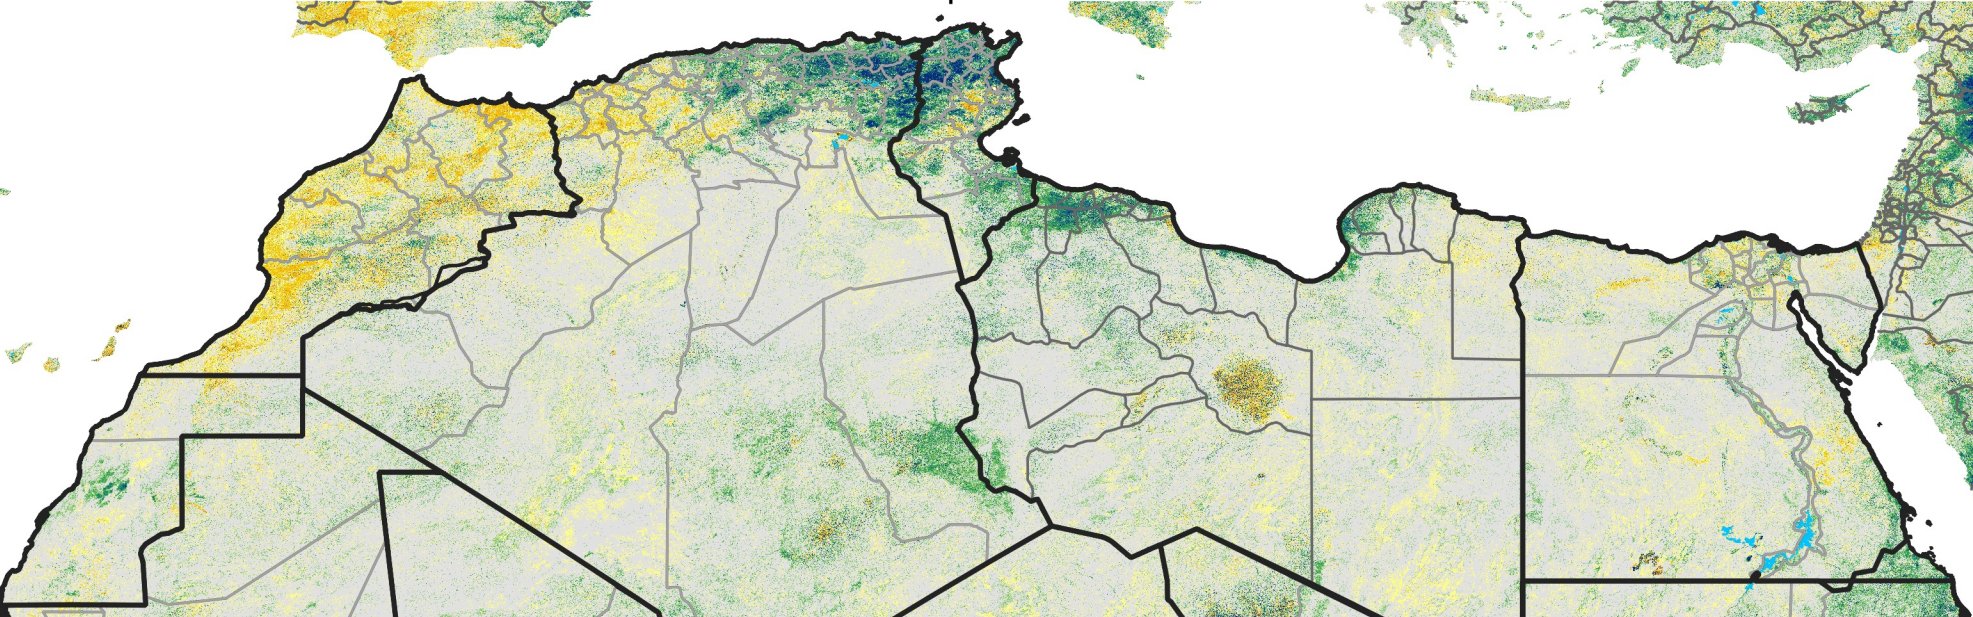

North Africa Percent of Mean NDVI

2019 / Mean (2012 - 2021)
Period 55 / Sep 26 - Oct 05, 2019

Percent of Normal