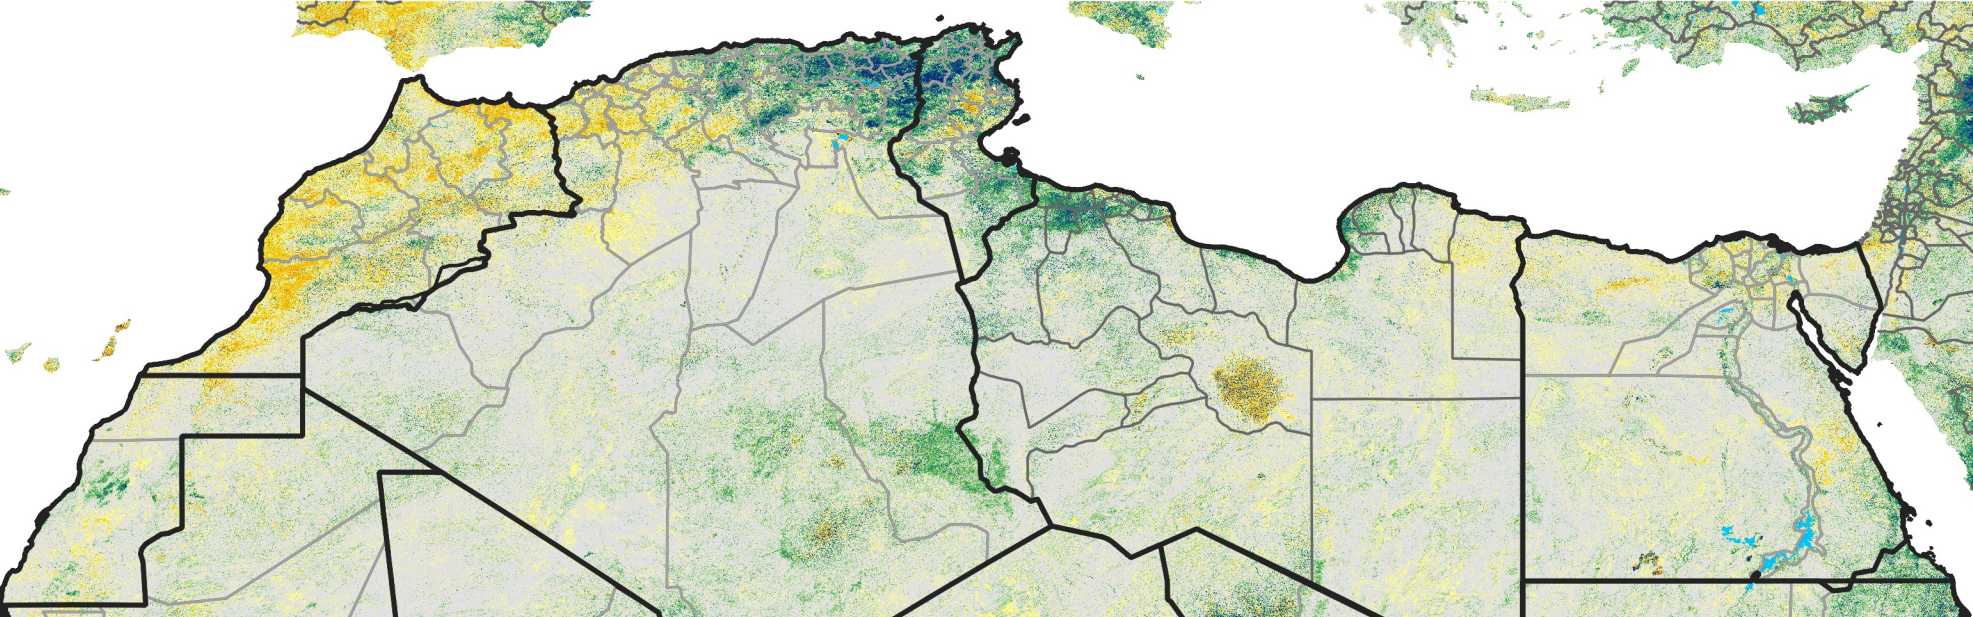

North Africa Percent of Mean NDVI

2019 / Mean (2012 - 2021)
Period 56 / Oct 01 - 10, 2019

Percent of Normal