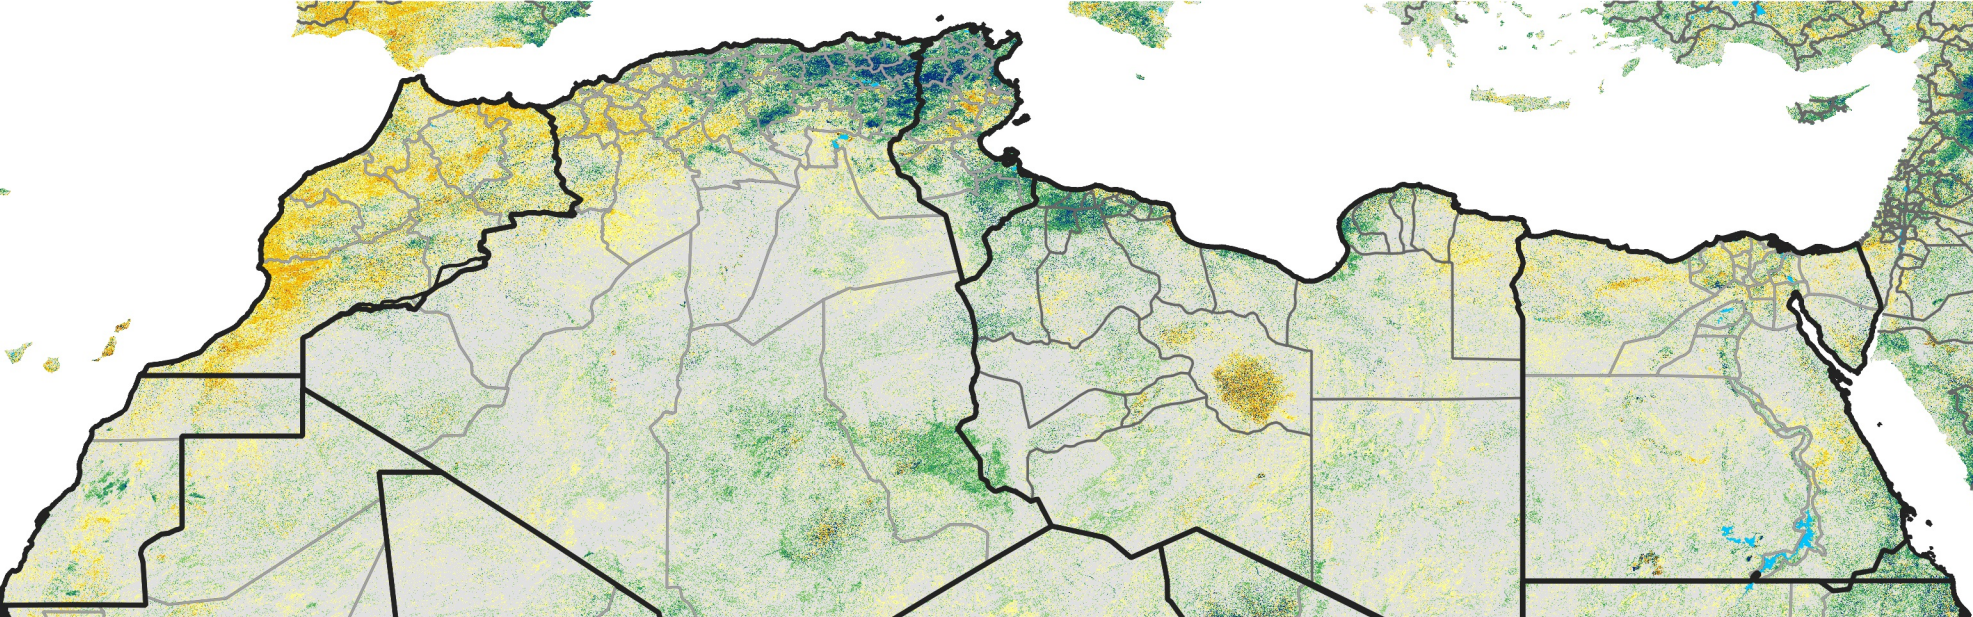

North Africa Percent of Mean NDVI

2019 / Mean (2012 - 2021)
Period 57 / Oct 06 - 15, 2019

Percent of Normal