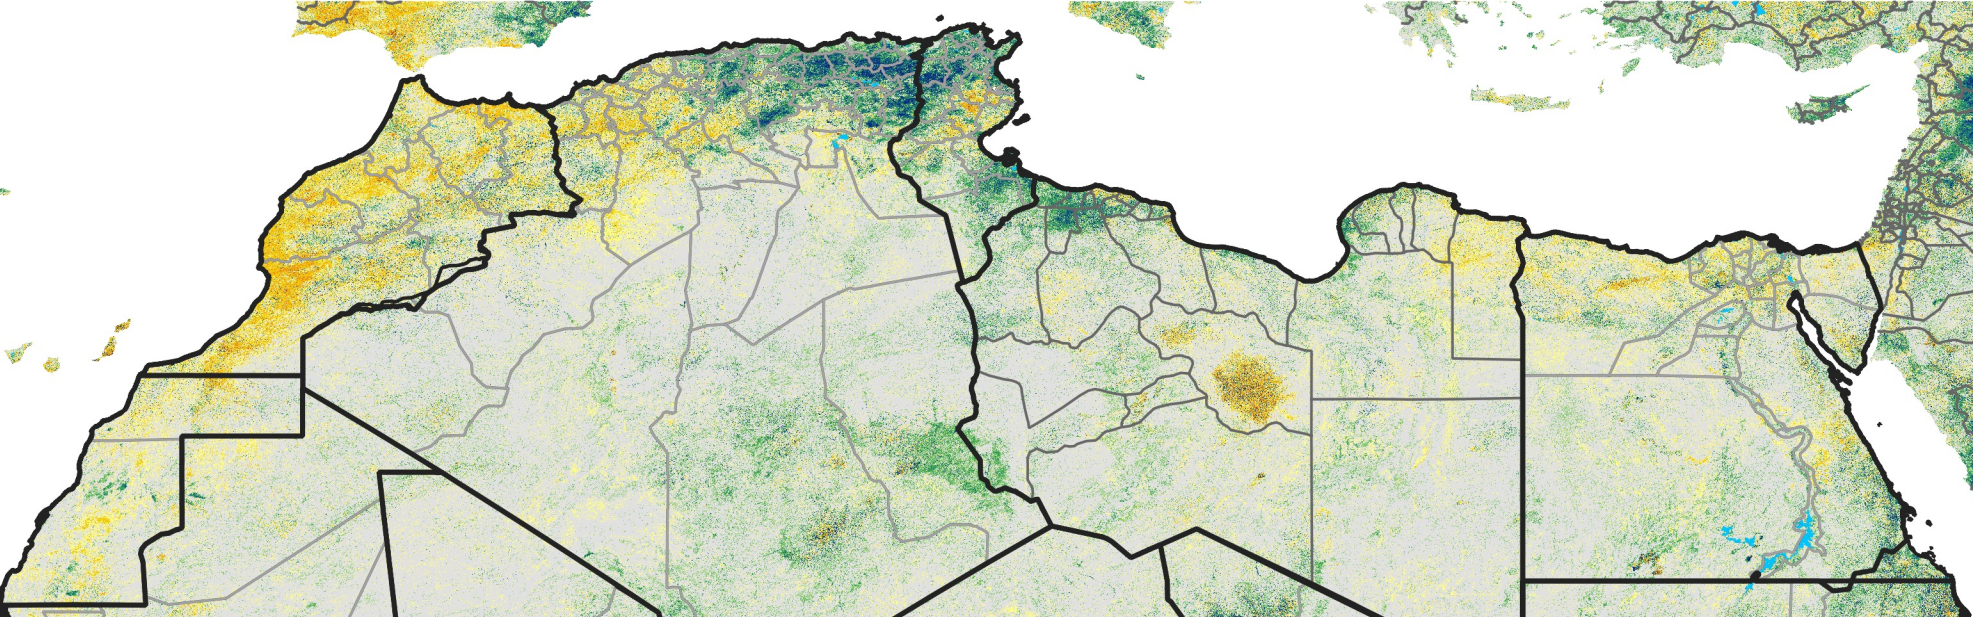

# North Africa Percent of Mean NDVI

2019 / Mean (2012 - 2021)  
Period 58 / Oct 11 - 20, 2019