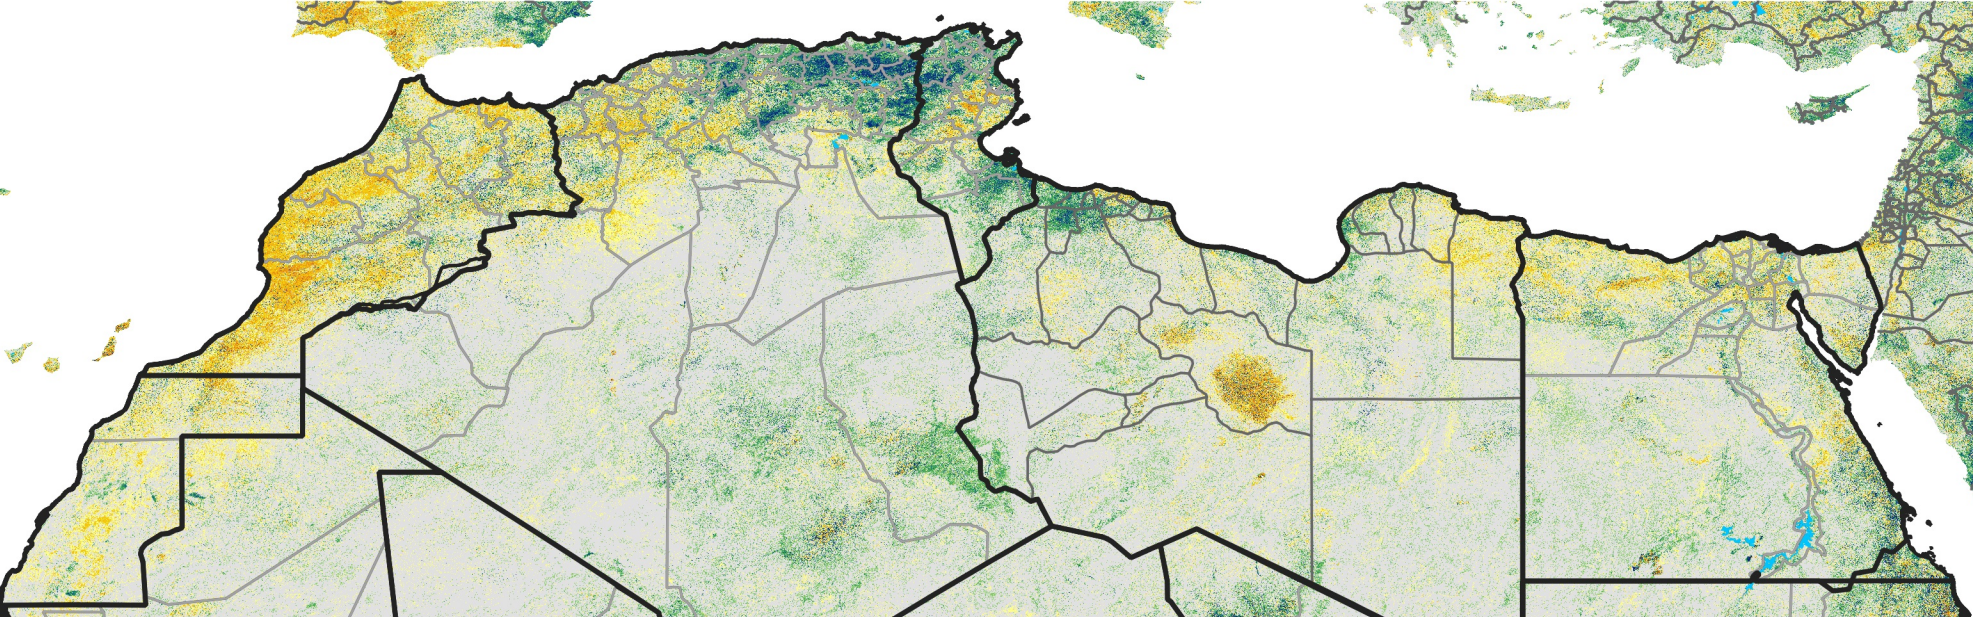

North Africa Percent of Mean NDVI

2019 / Mean (2012 - 2021)
Period 59 / Oct 16 - 25, 2019

Percent of Normal