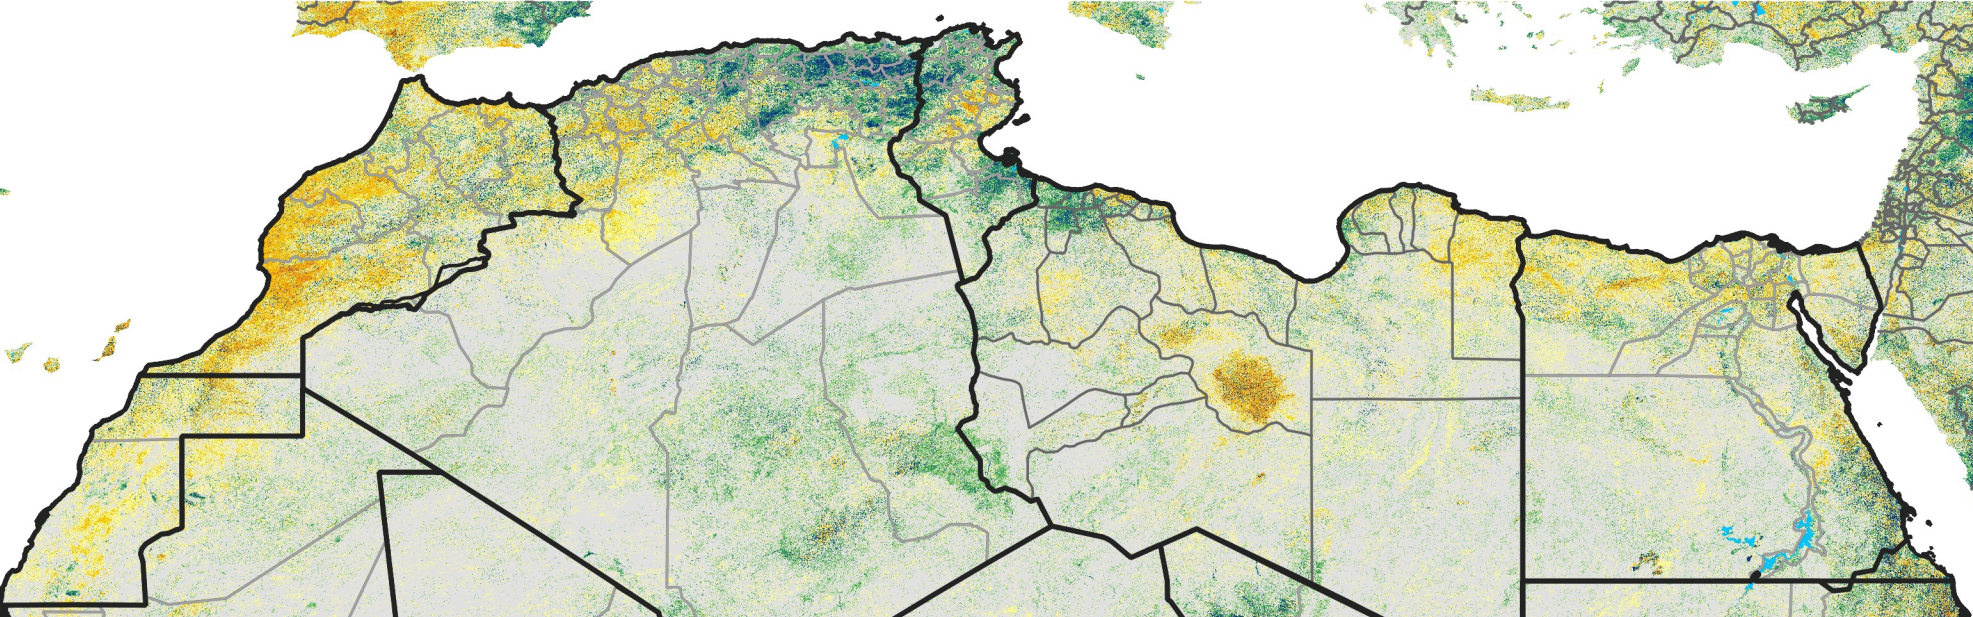

# North Africa Percent of Mean NDVI

2019 / Mean (2012 - 2021)  
Period 60 / Oct 21 - 31, 2019