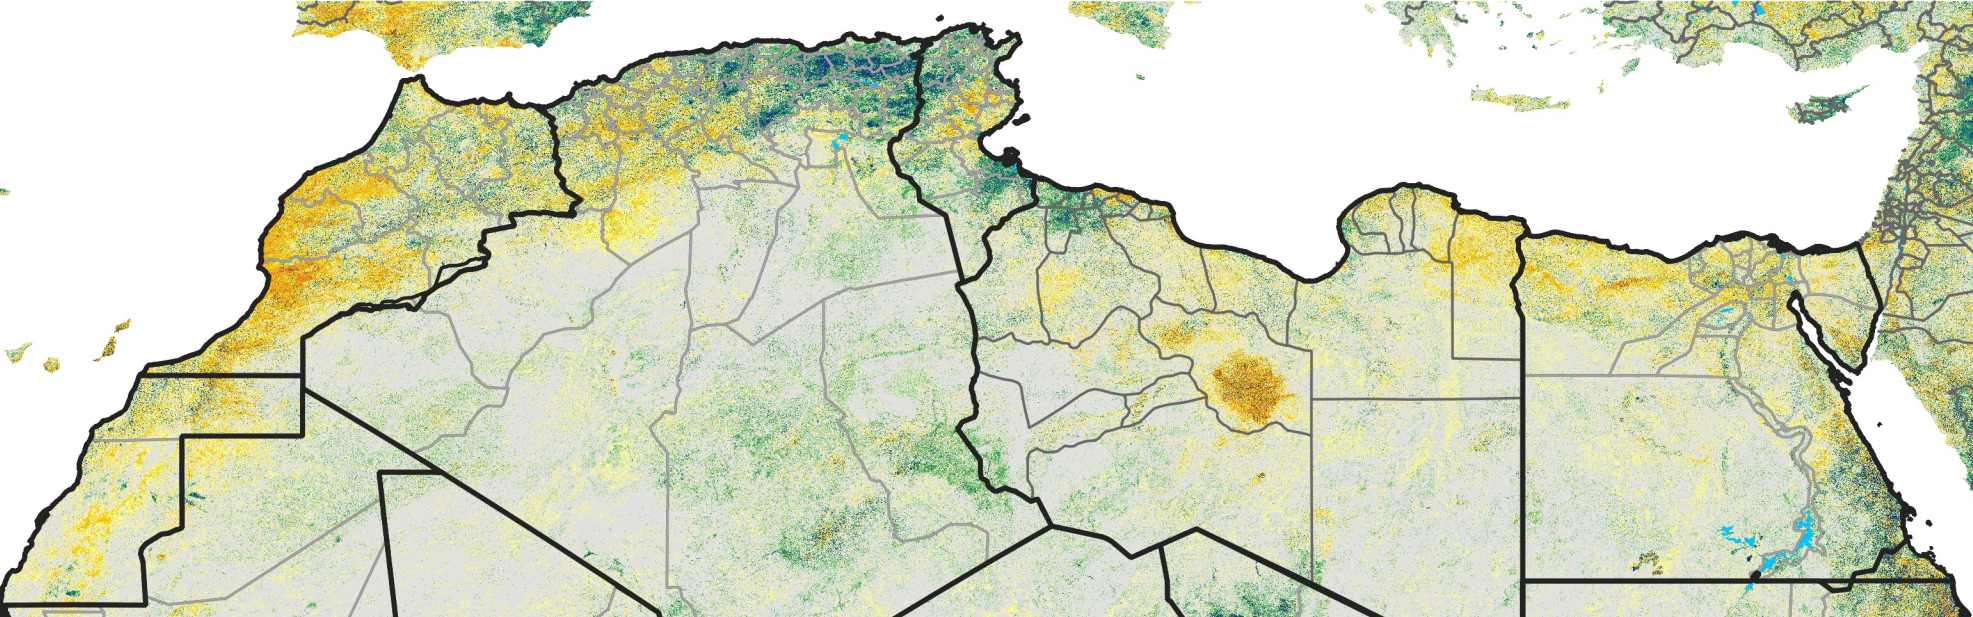

North Africa Percent of Mean NDVI

2019 / Mean (2012 - 2021)
Period 61 / Oct 26 - Nov 05, 2019

Percent of Normal