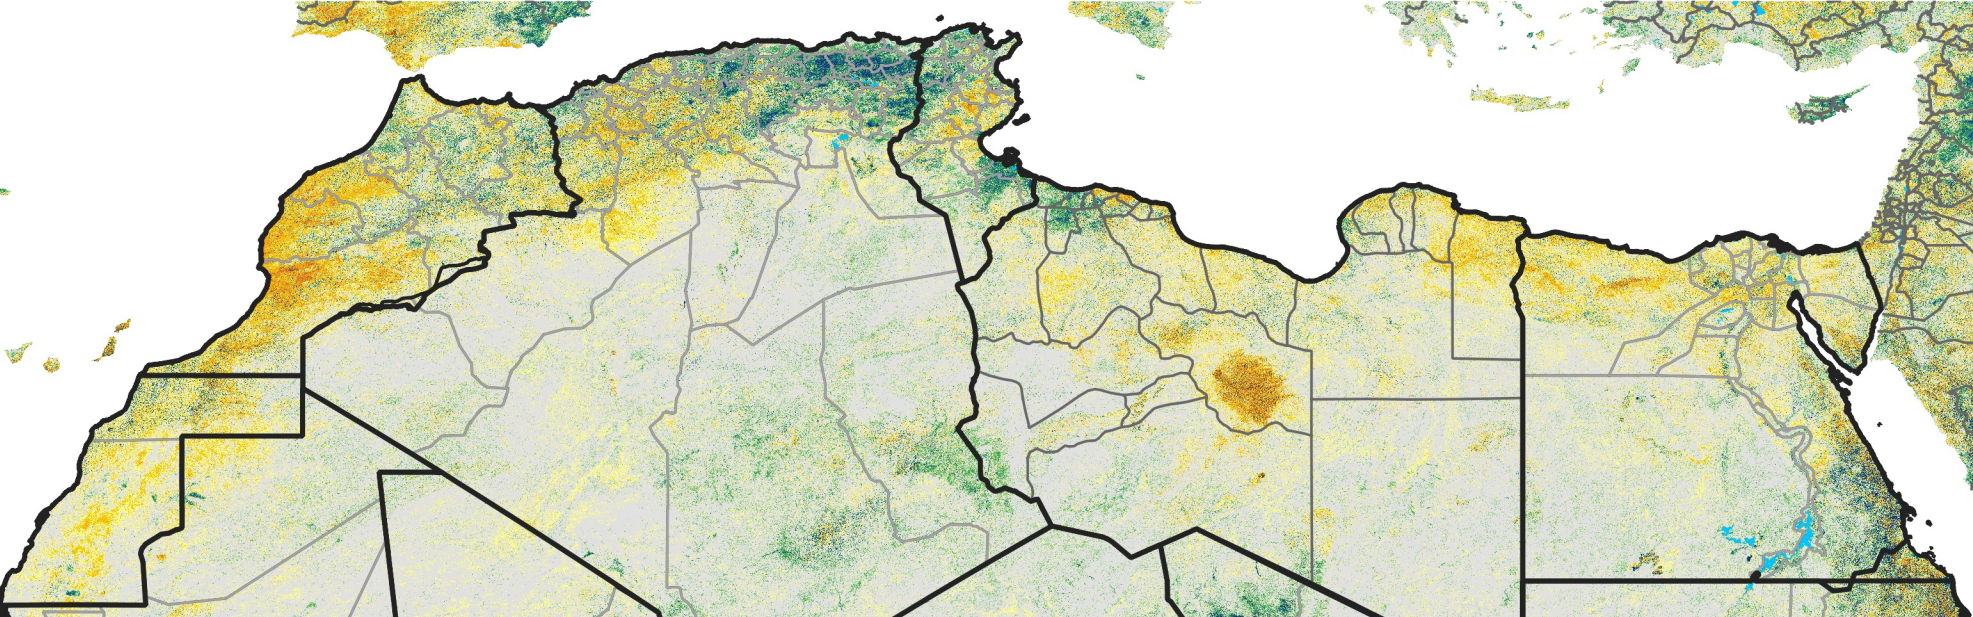

North Africa Percent of Mean NDVI

2019 / Mean (2012 - 2021)
Period 62 / Nov 01 - 10, 2019

Percent of Normal