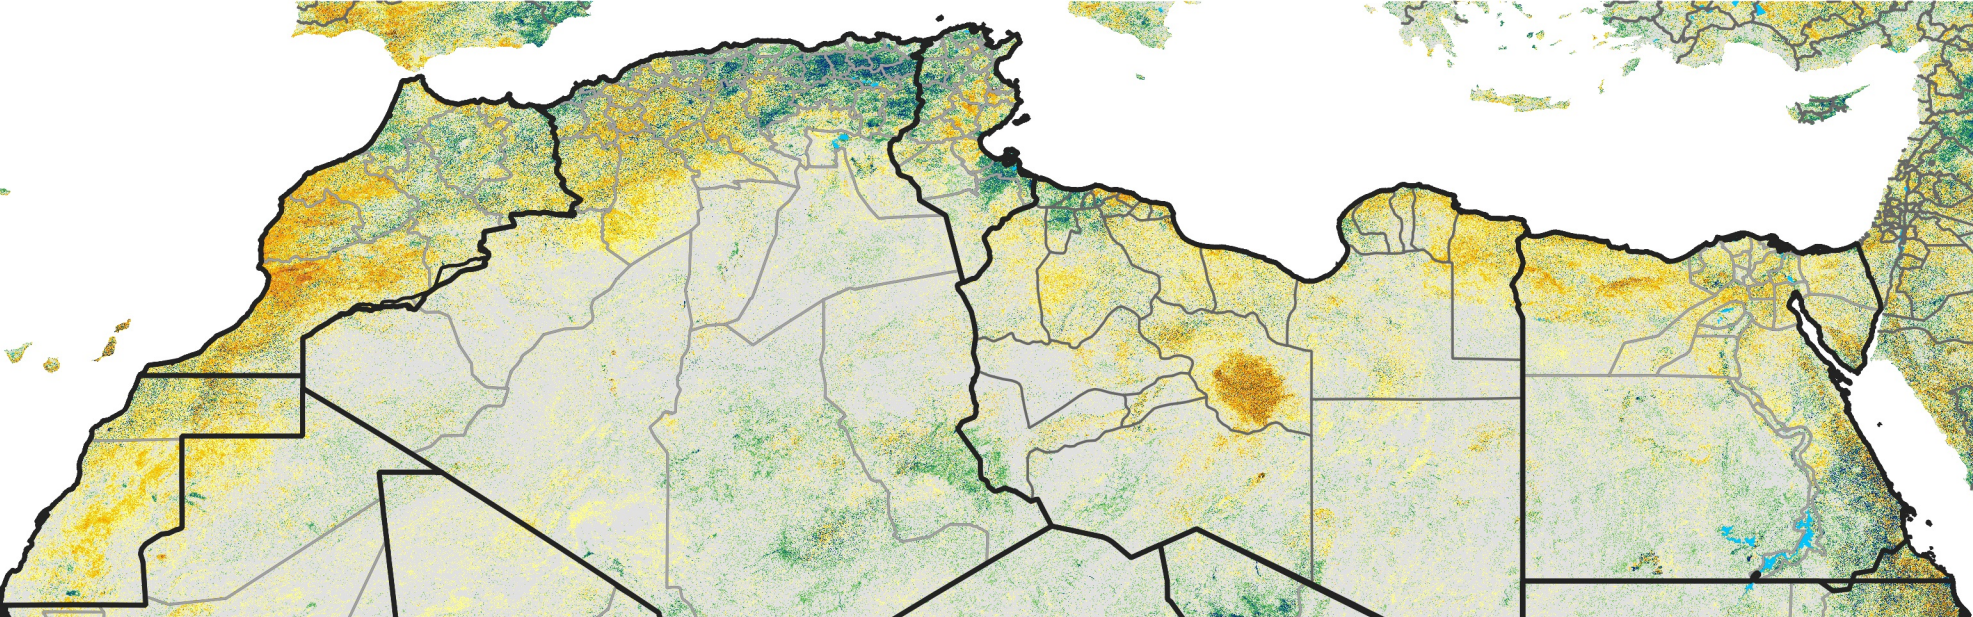

North Africa Percent of Mean NDVI

2019 / Mean (2012 - 2021)
Period 63 / Nov 06 - 15, 2019

Percent of Normal