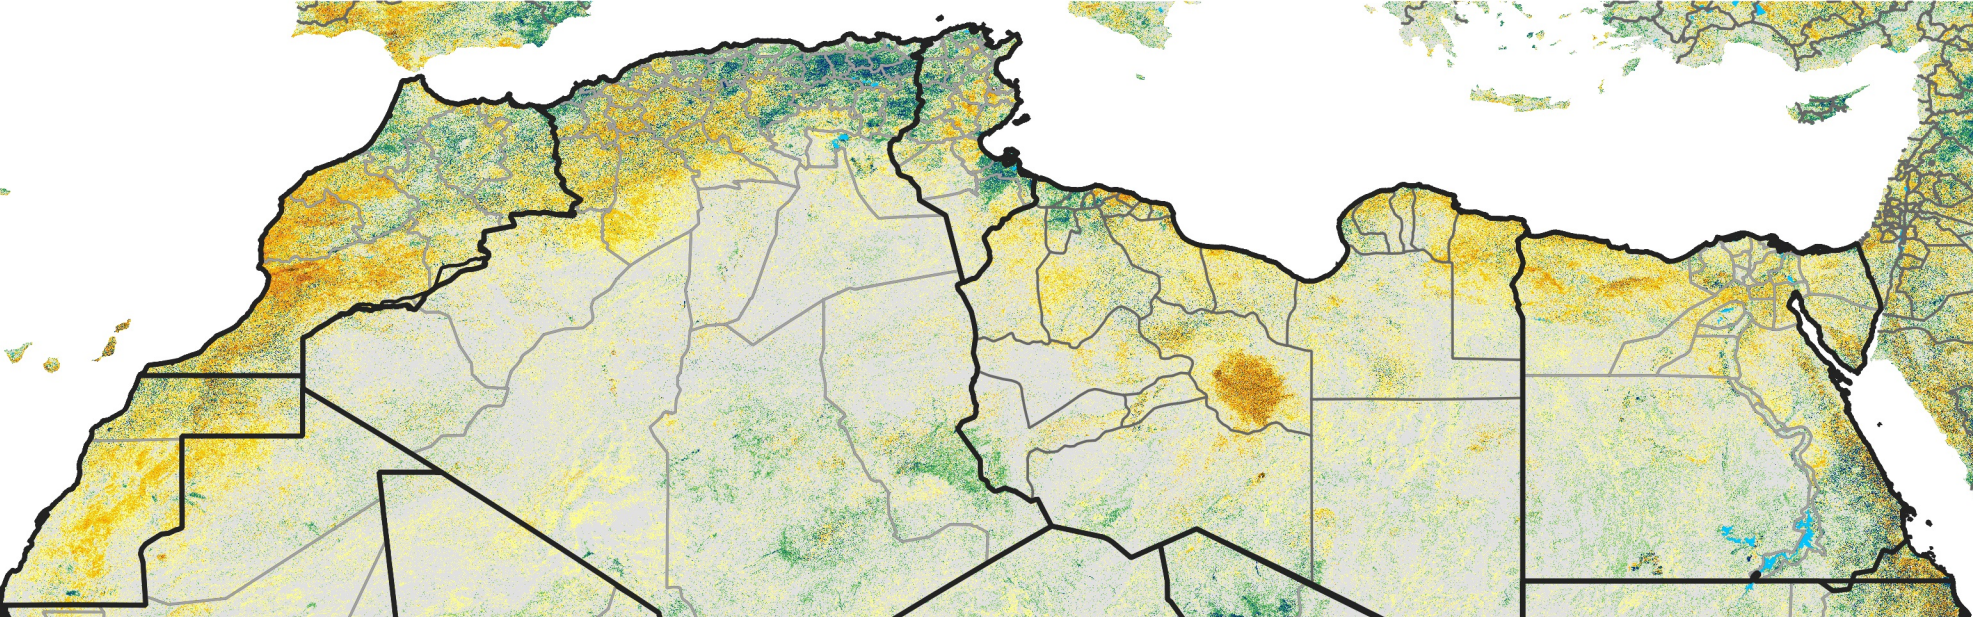

North Africa Percent of Mean NDVI

2019 / Mean (2012 - 2021)
Period 64 / Nov 11 - 20, 2019

Percent of Normal