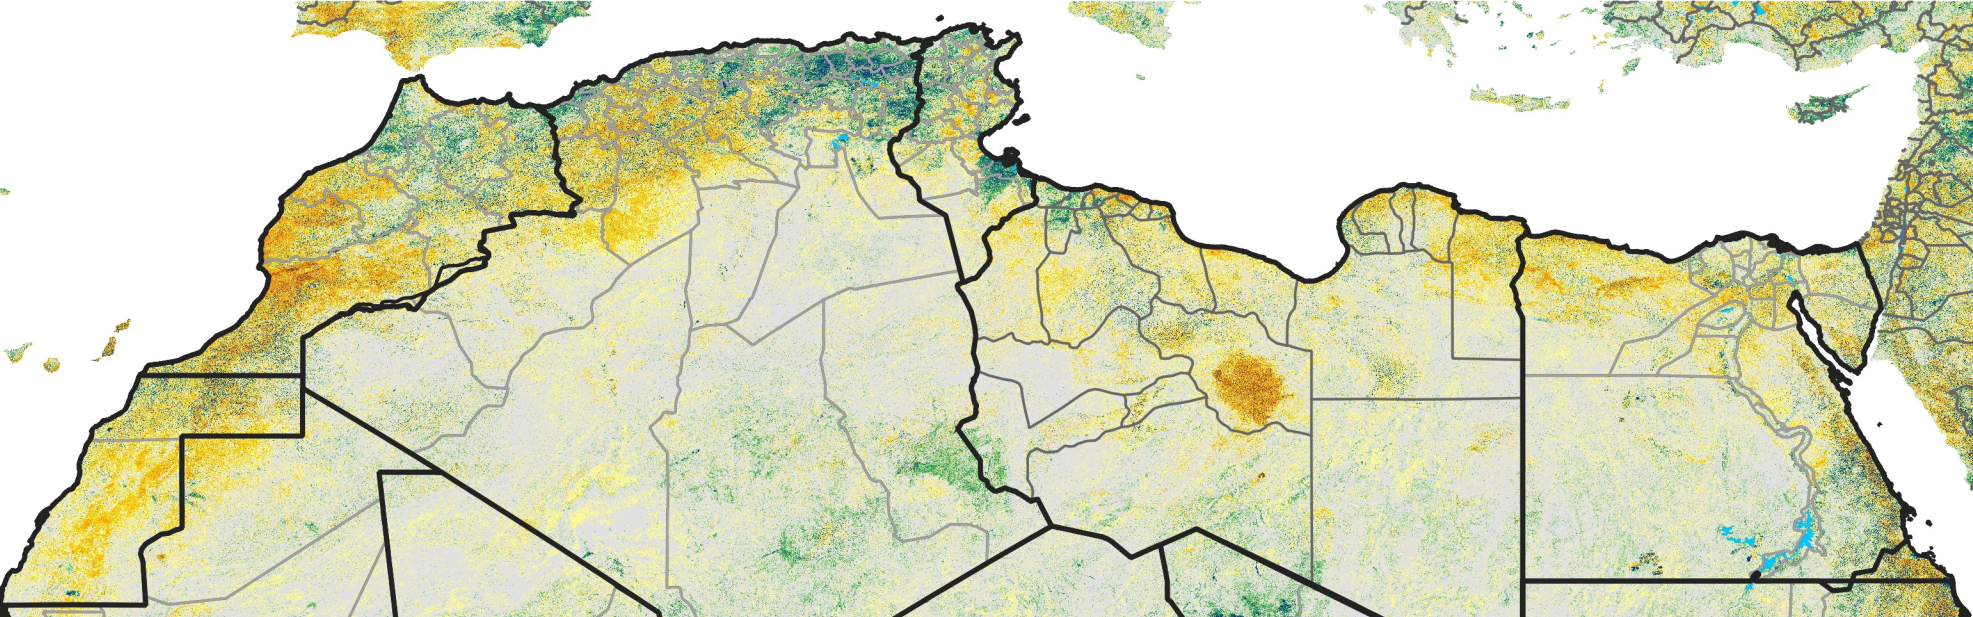

# North Africa Percent of Mean NDVI

2019 / Mean (2012 - 2021)  
Period 65 / Nov 16 - 25, 2019