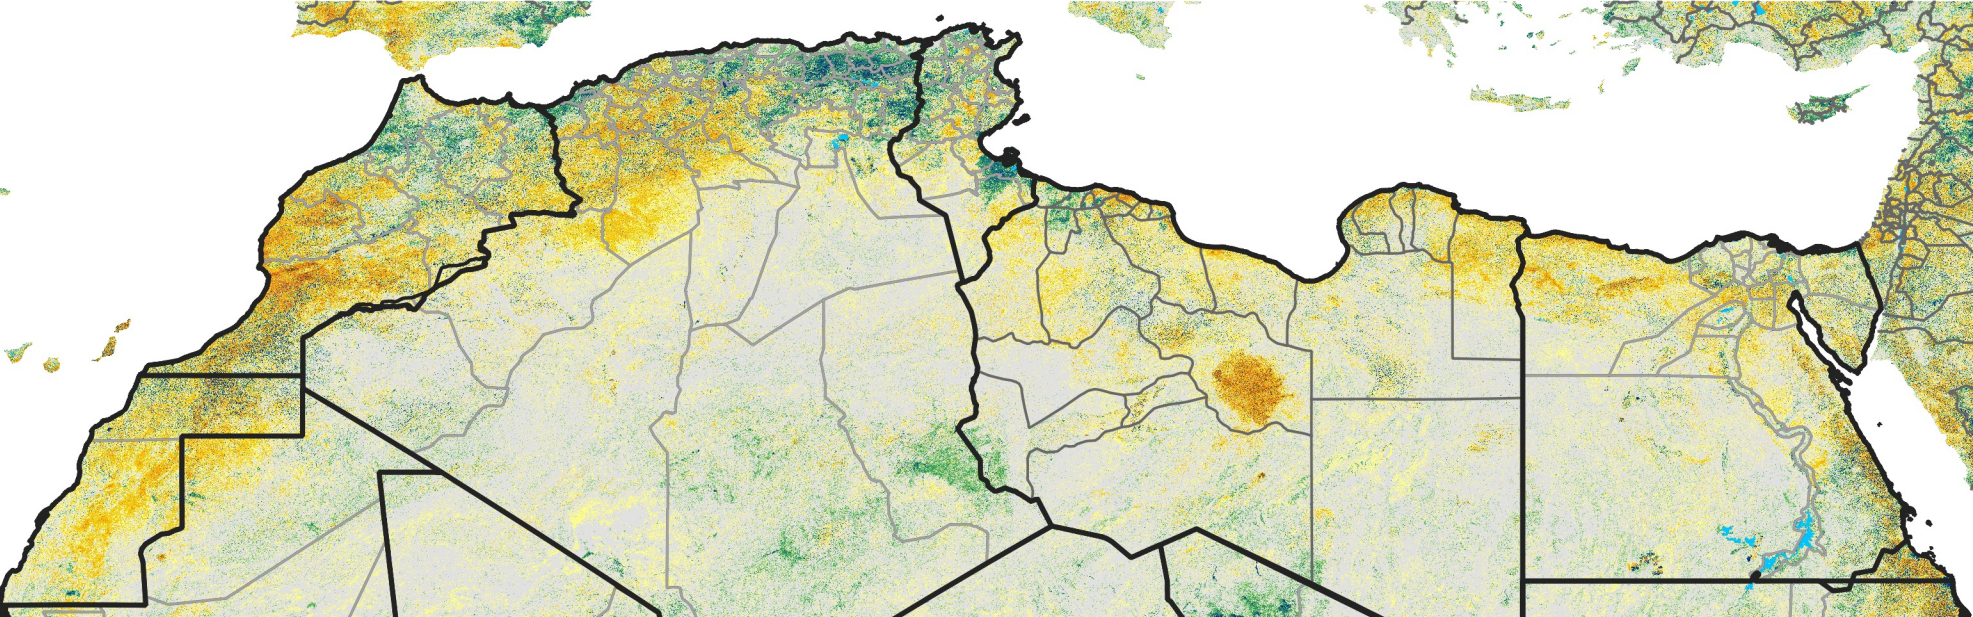

North Africa Percent of Mean NDVI

2019 / Mean (2012 - 2021)
Period 66 / Nov 21 - 30, 2019

Percent of Normal