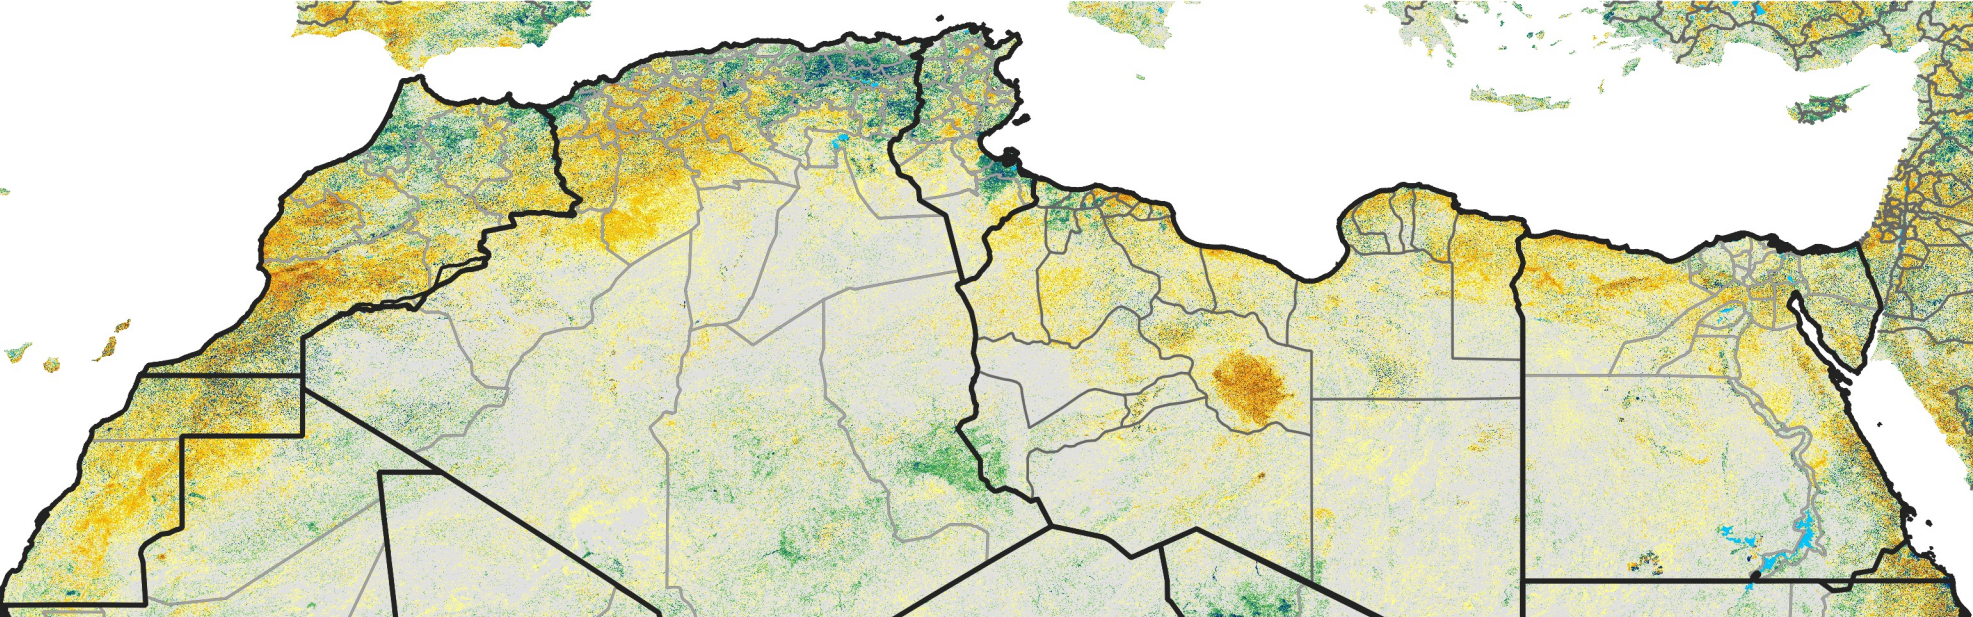

North Africa Percent of Mean NDVI

2019 / Mean (2012 - 2021)
Period 67 / Nov 26 - Dec 05, 2019

Percent of Normal