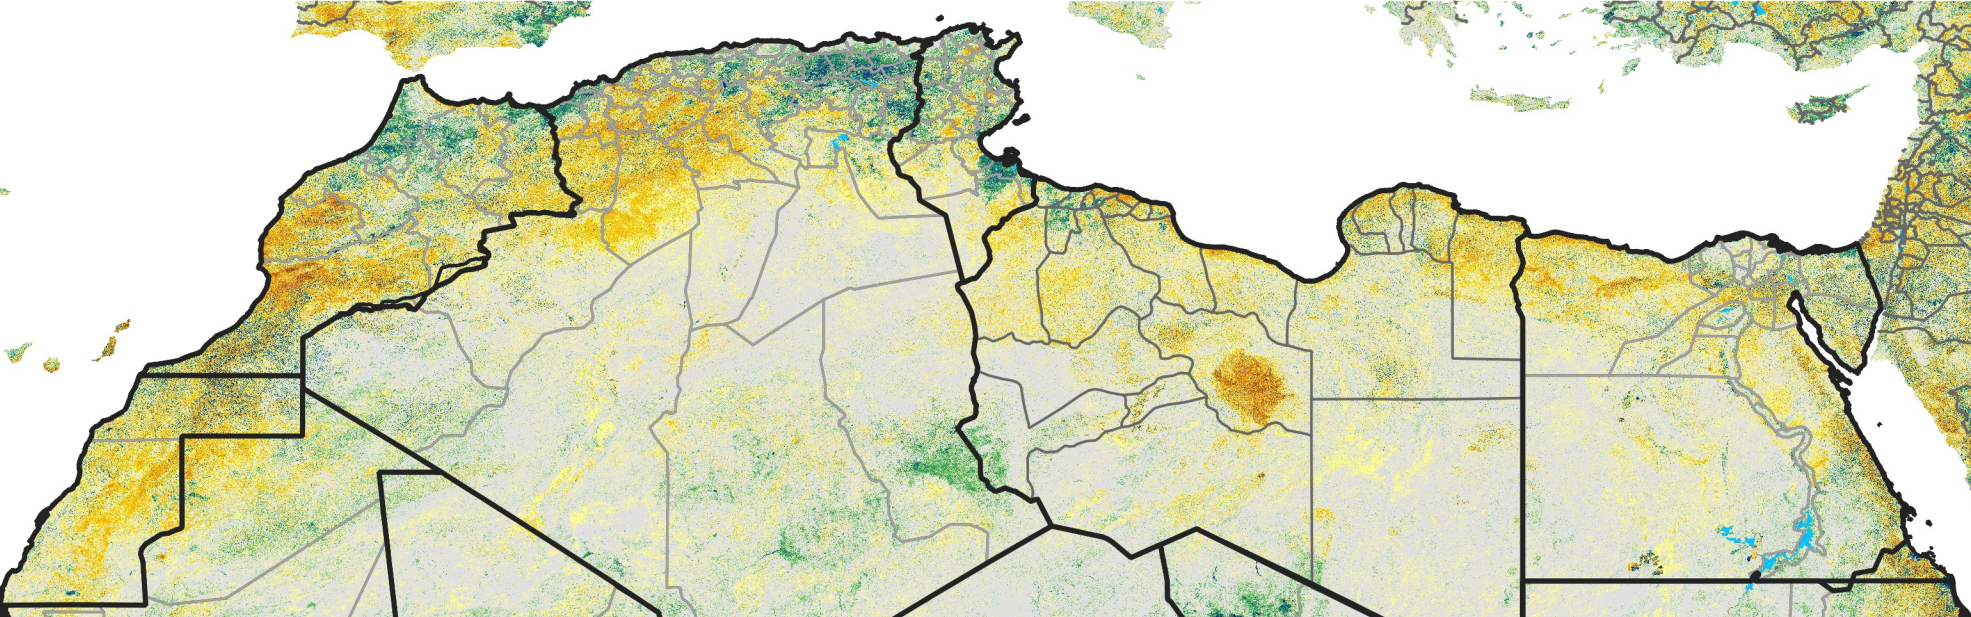

# North Africa Percent of Mean NDVI

2019 / Mean (2012 - 2021)  
Period 68 / Dec 01 - 10, 2019