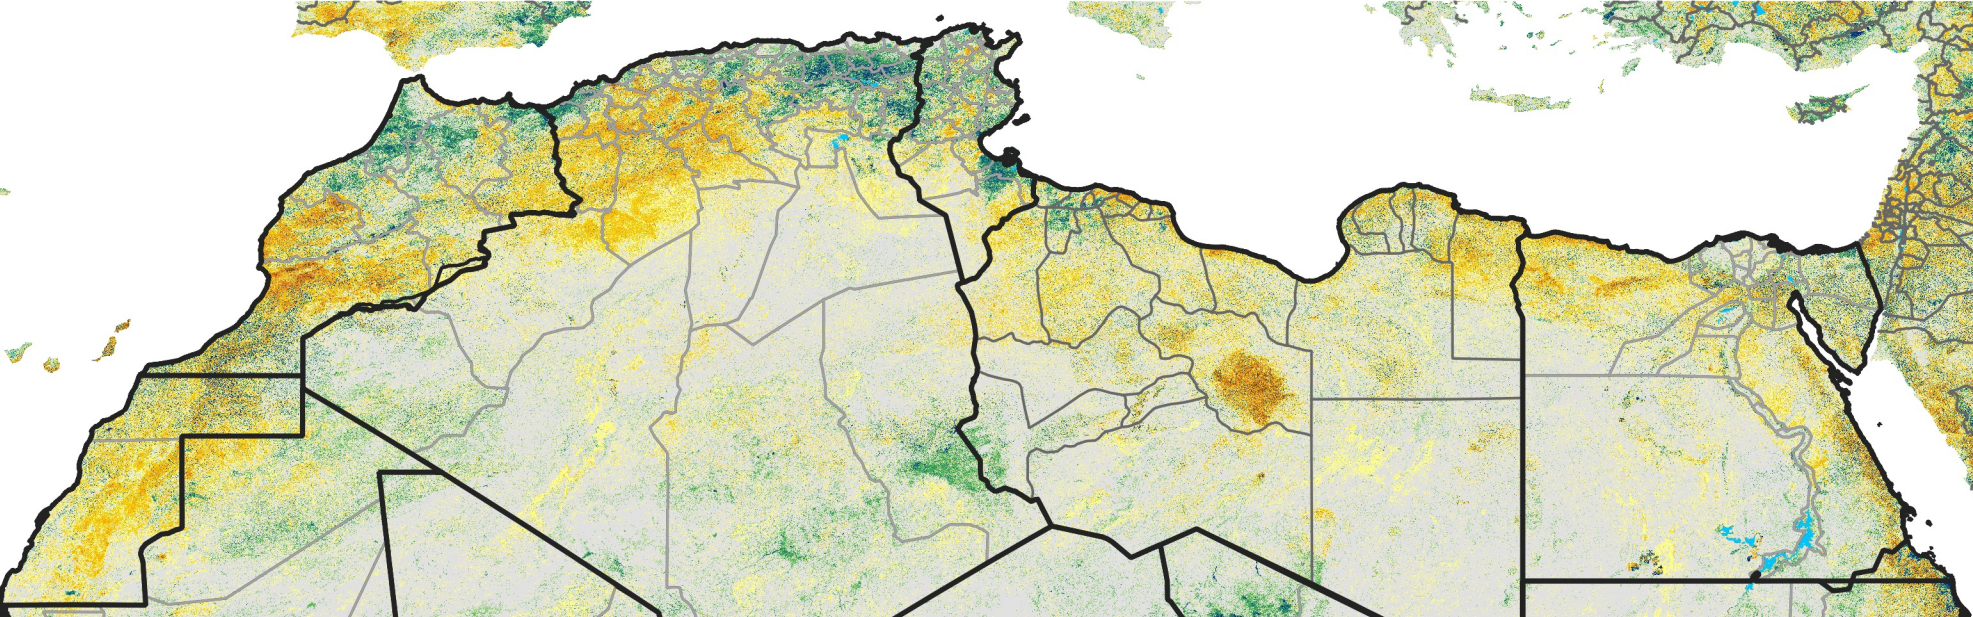

North Africa Percent of Mean NDVI

2019 / Mean (2012 - 2021)
Period 69 / Dec 06 - 15, 2019

Percent of Normal