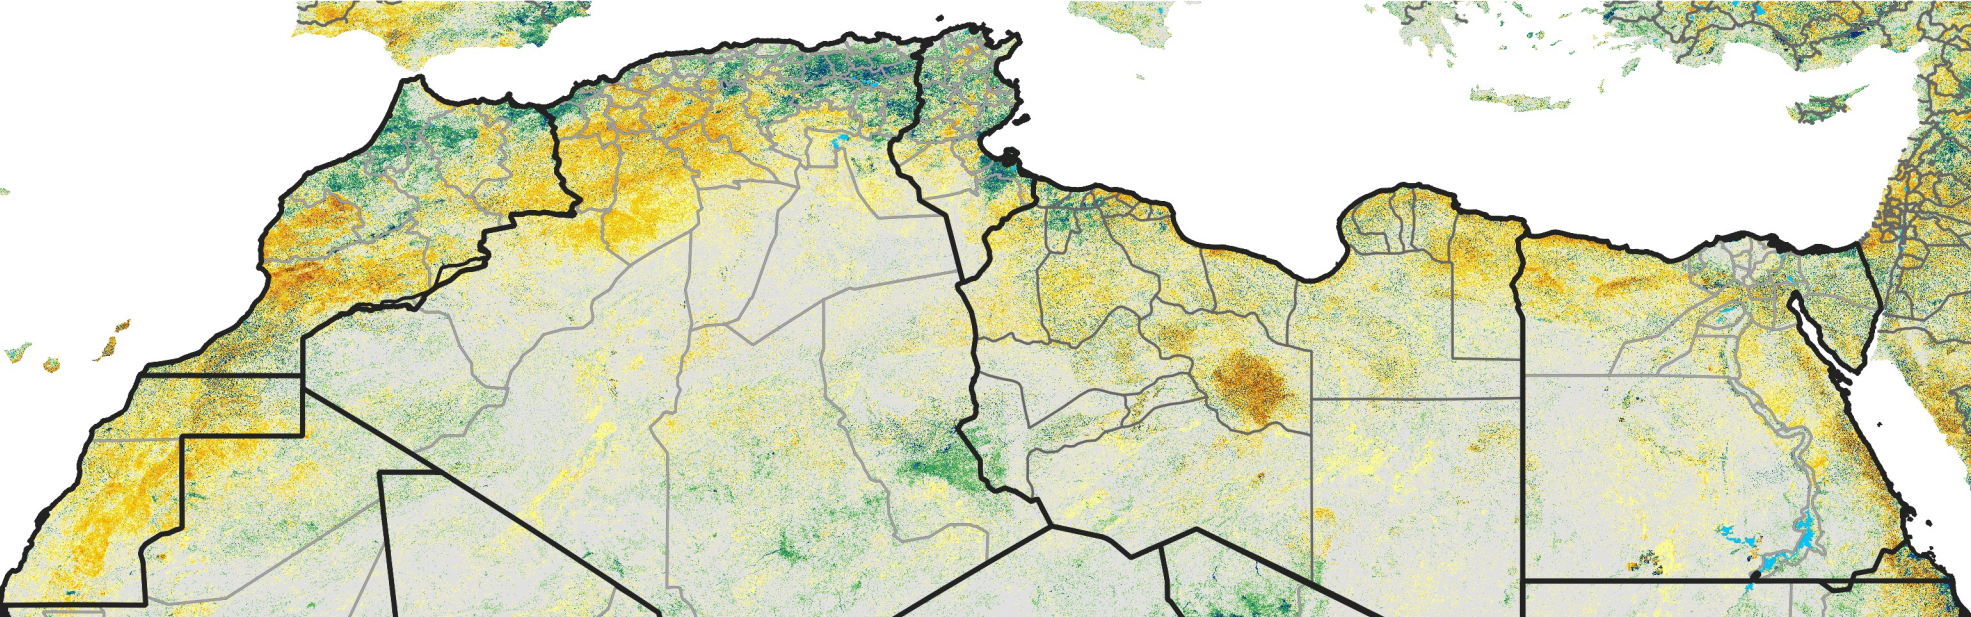

North Africa Percent of Mean NDVI

2019 / Mean (2012 - 2021)
Period 70 / Dec 11 - 20, 2019

Percent of Normal