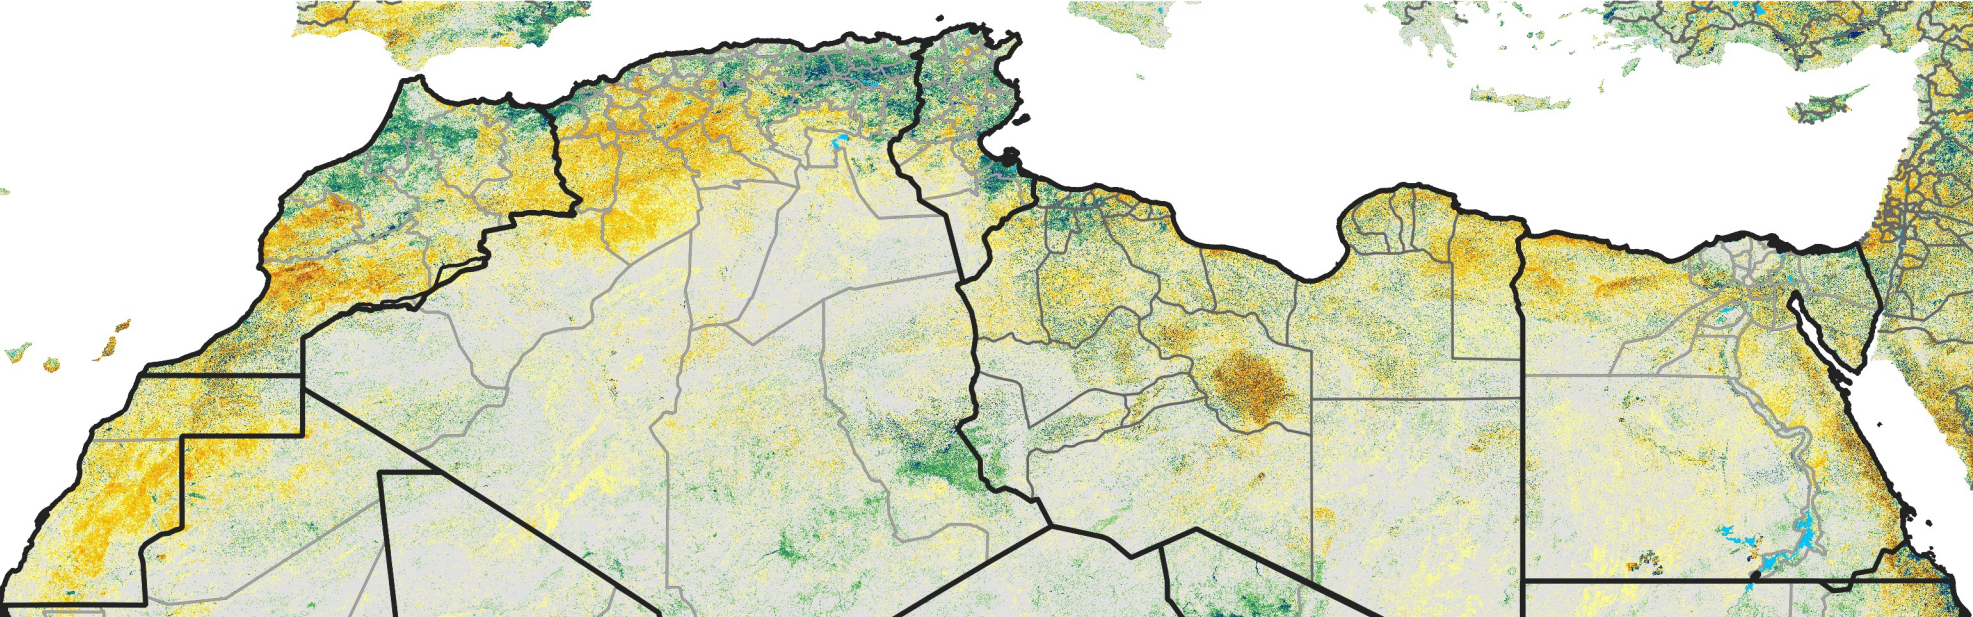

# North Africa Percent of Mean NDVI

2019 / Mean (2012 - 2021)  
Period 71 / Dec 16 - 25, 2019