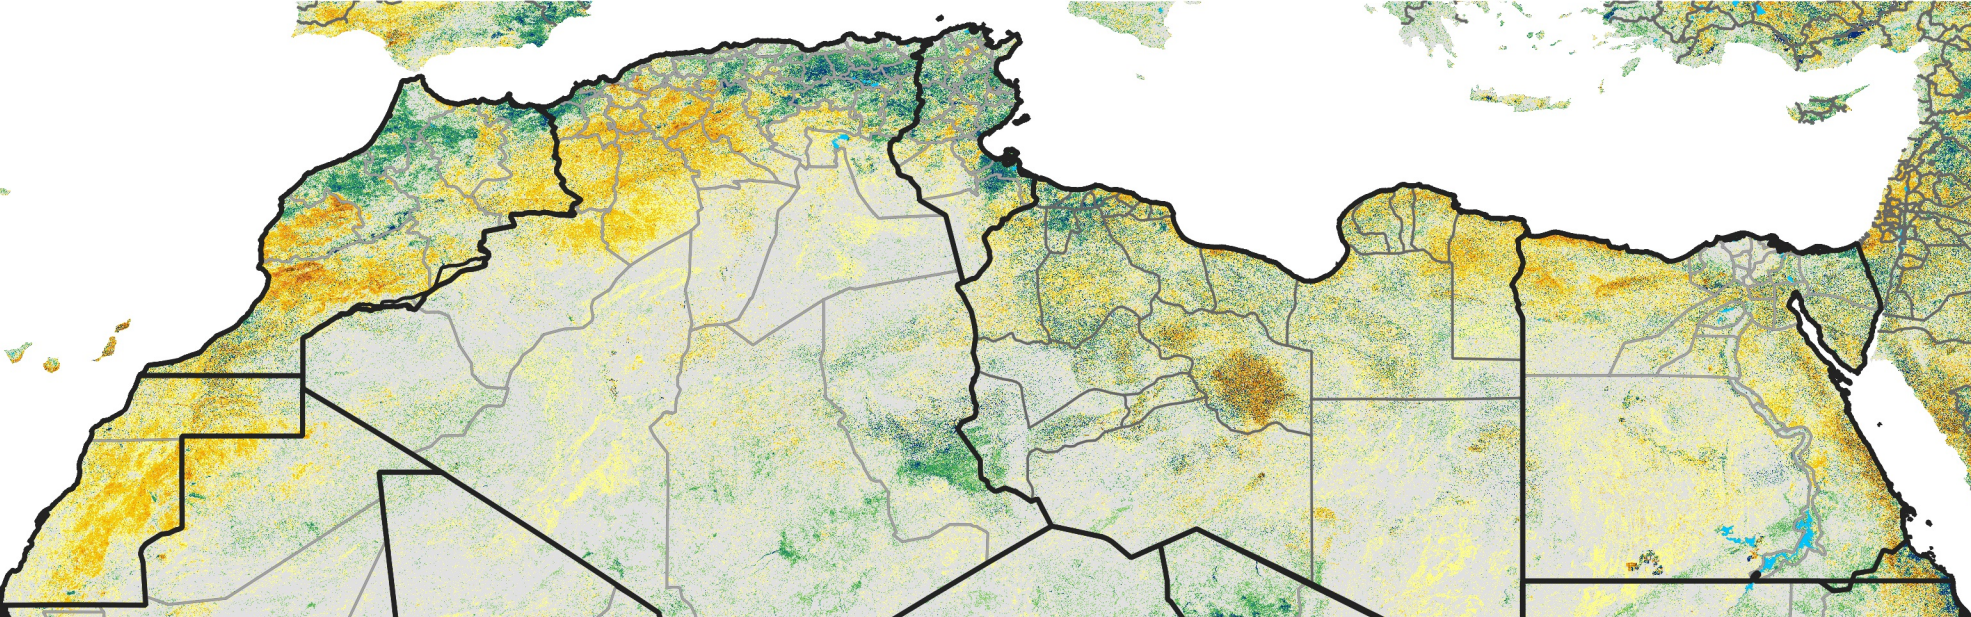

North Africa Percent of Mean NDVI

2019 / Mean (2012 - 2021)
Period 72 / Dec 21 - 31, 2019

Percent of Normal