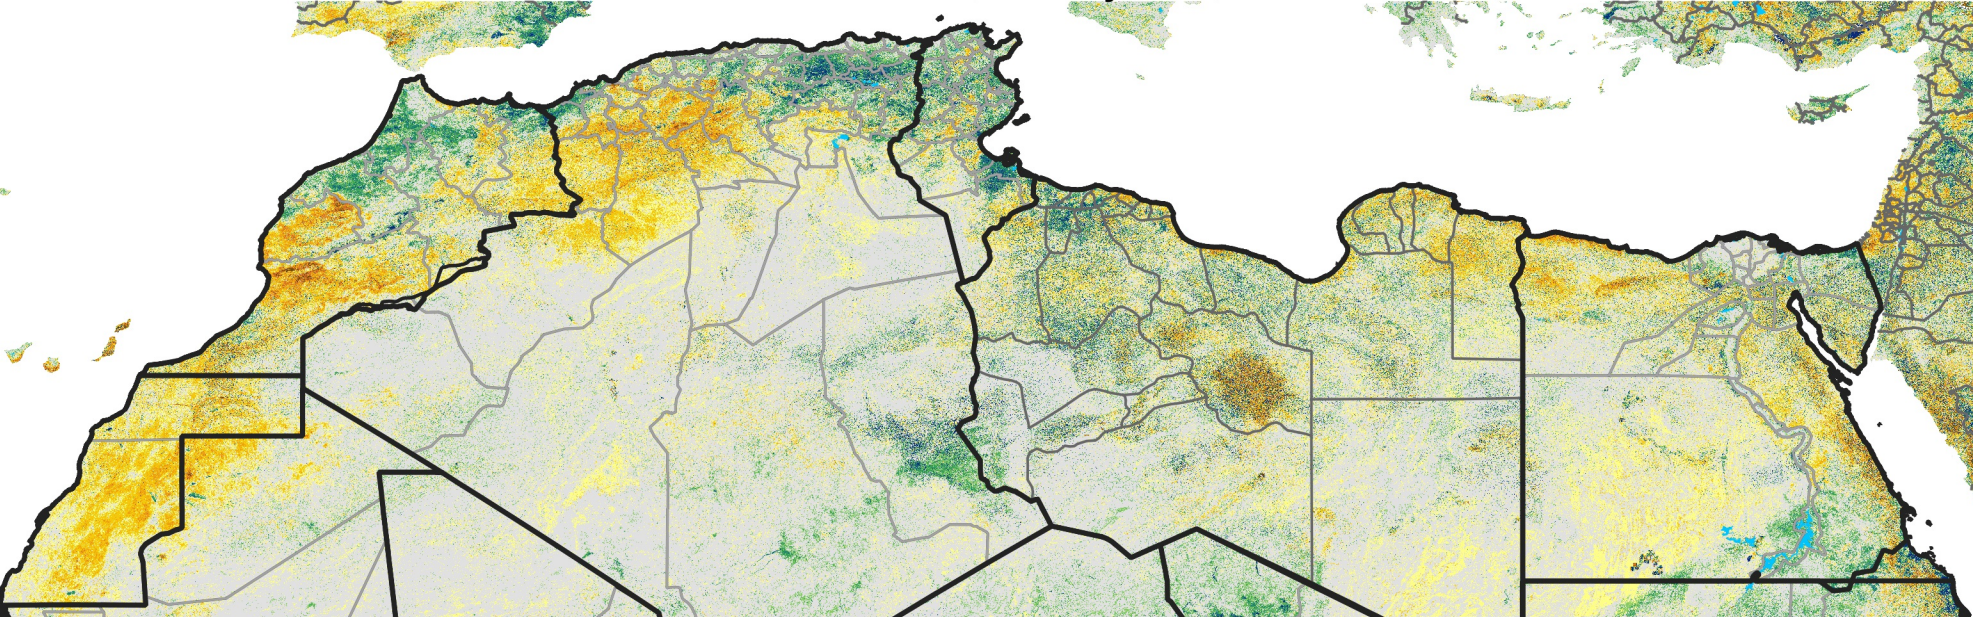

North Africa Percent of Mean NDVI

2020 / Mean (2012 - 2021)
Period 01 / Dec 26, 2019 - Jan 05, 2020

Percent of Normal