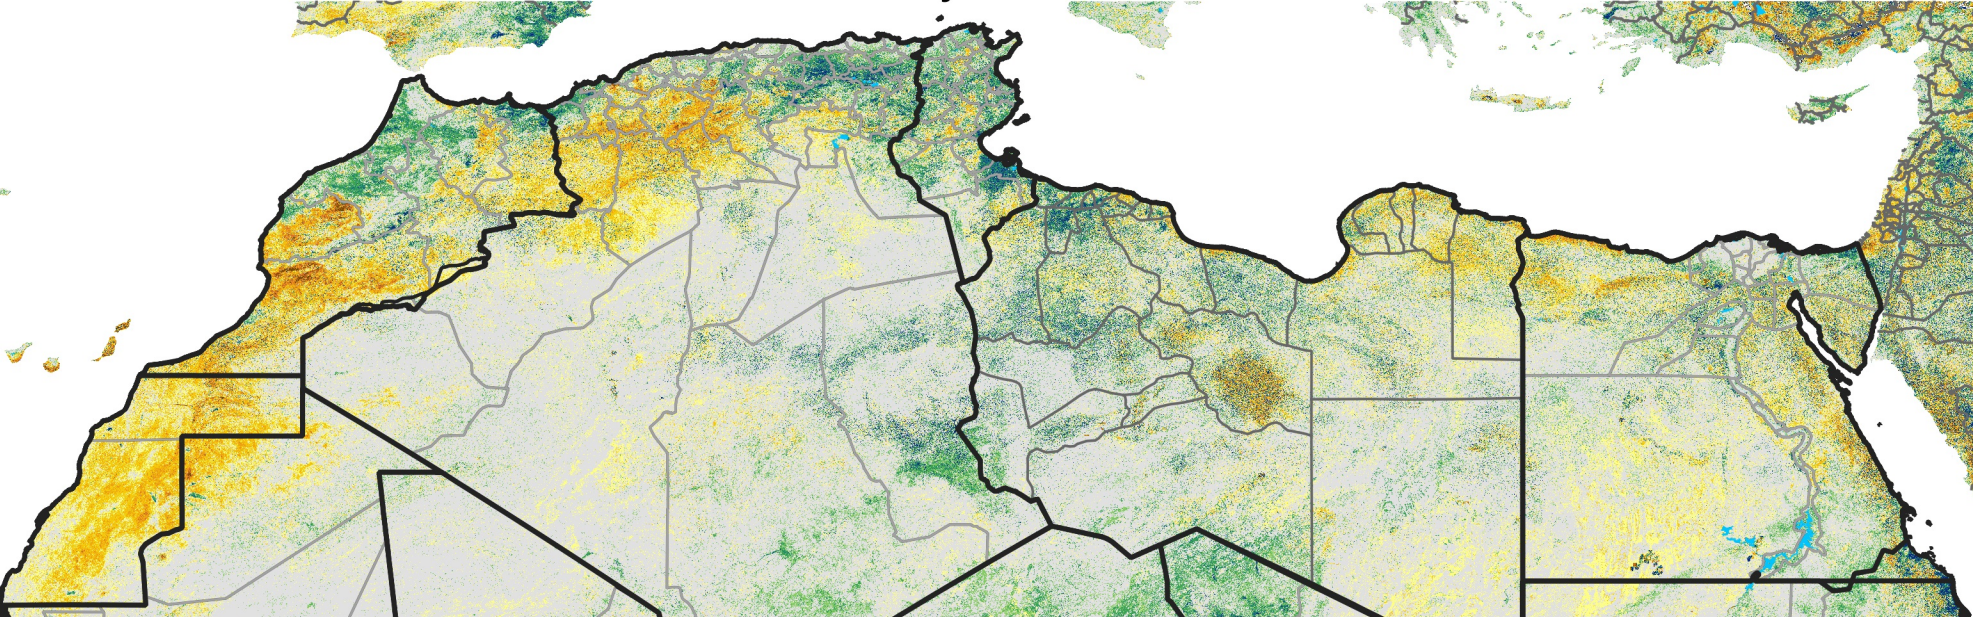

North Africa Percent of Mean NDVI

2020 / Mean (2012 - 2021)

Period 03 / Jan 06 - 15, 2020

Percent of Normal