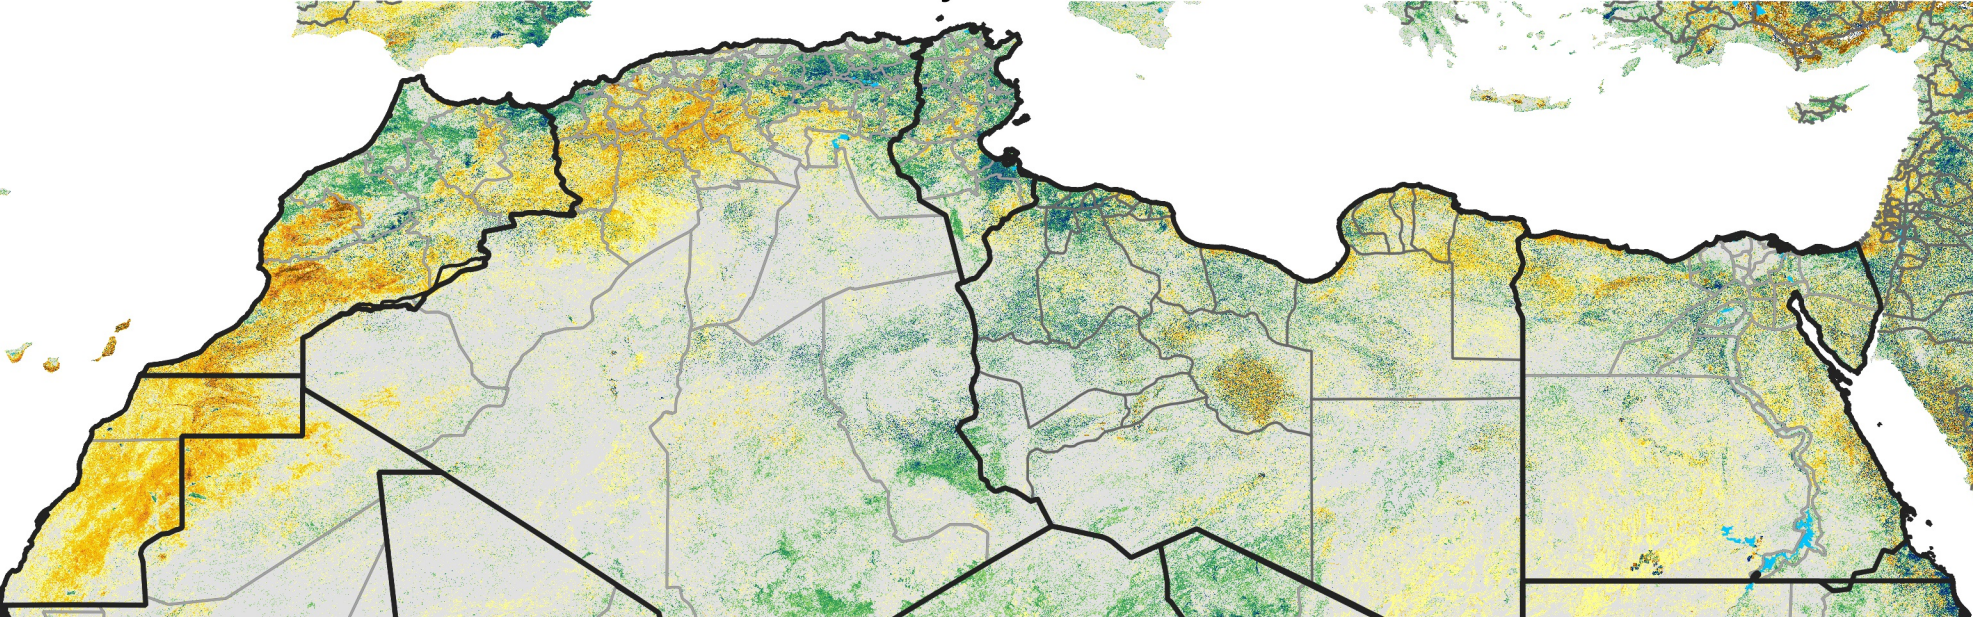

# North Africa Percent of Mean NDVI

2020 / Mean (2012 - 2021)

Period 04 / Jan 11 - 20, 2020