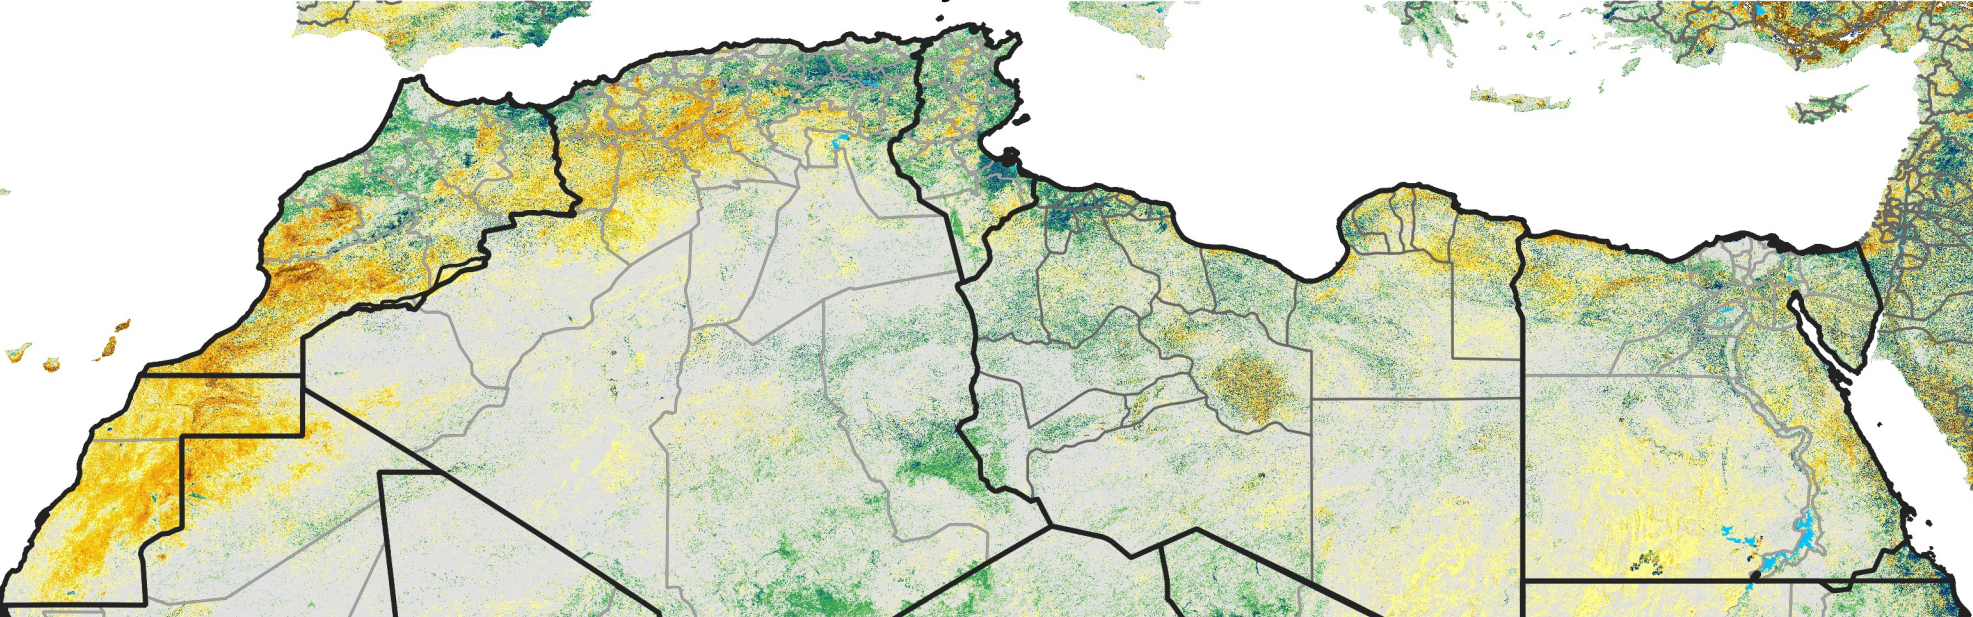

North Africa Percent of Mean NDVI

2020 / Mean (2012 - 2021)

Period 05 / Jan 16 - 25, 2020

Percent of Normal