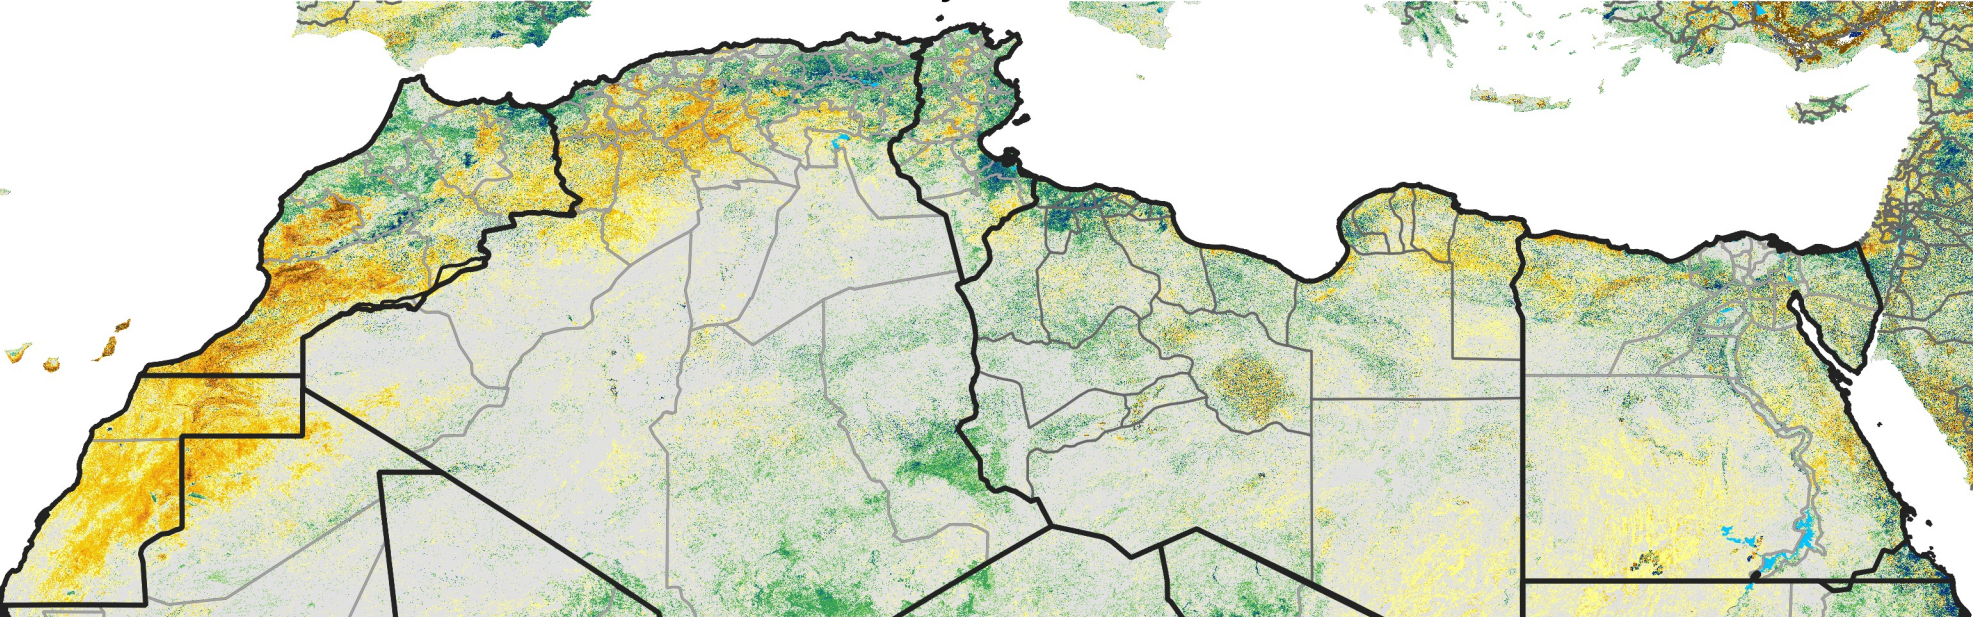

# North Africa Percent of Mean NDVI

2020 / Mean (2012 - 2021)

Period 06 / Jan 21 - 31, 2020