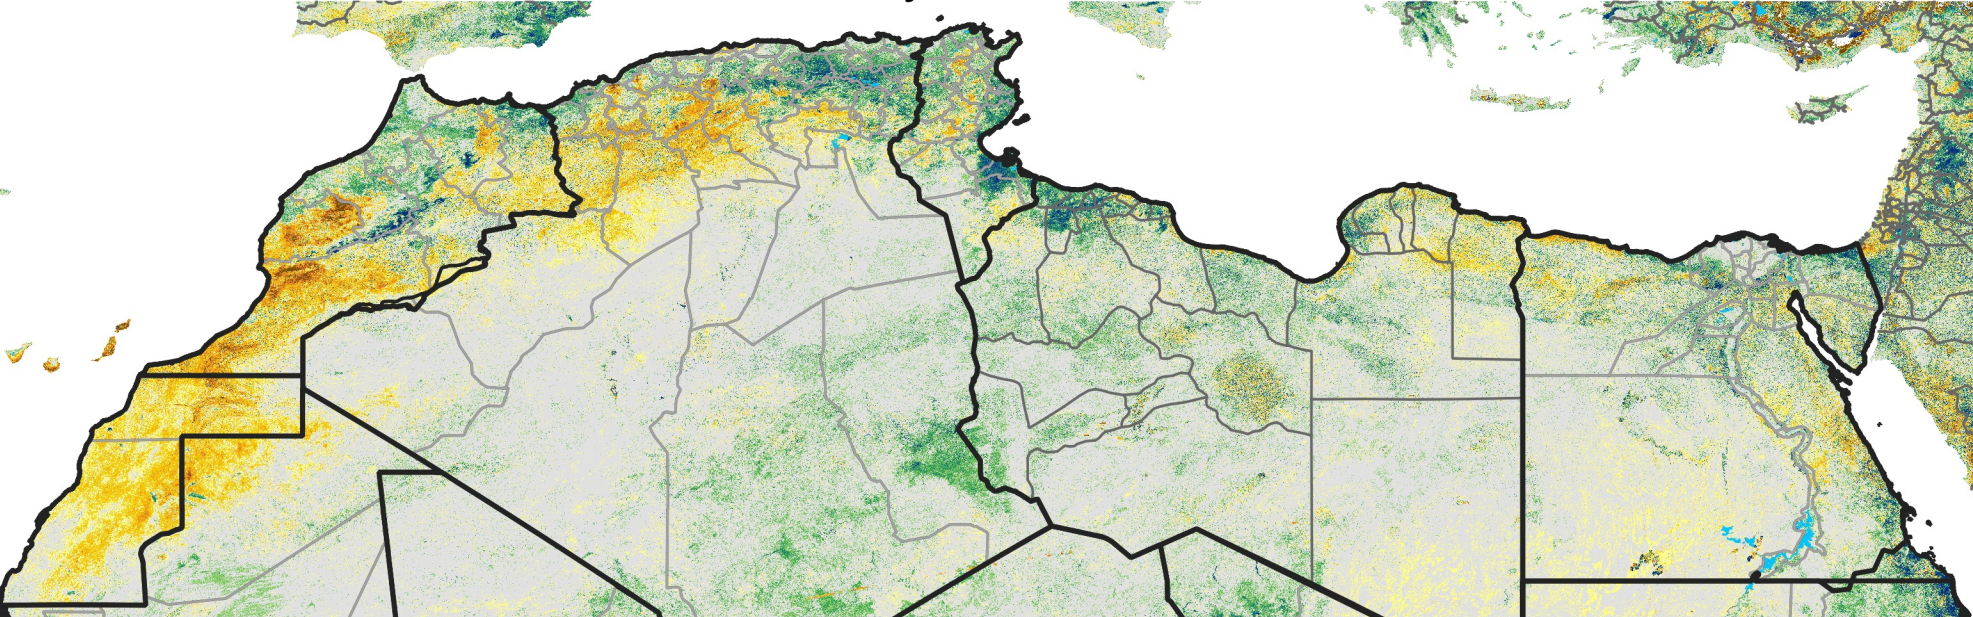

North Africa Percent of Mean NDVI

2020 / Mean (2012 - 2021)
Period 07 / Jan 26 - Feb 05, 2020

Percent of Normal