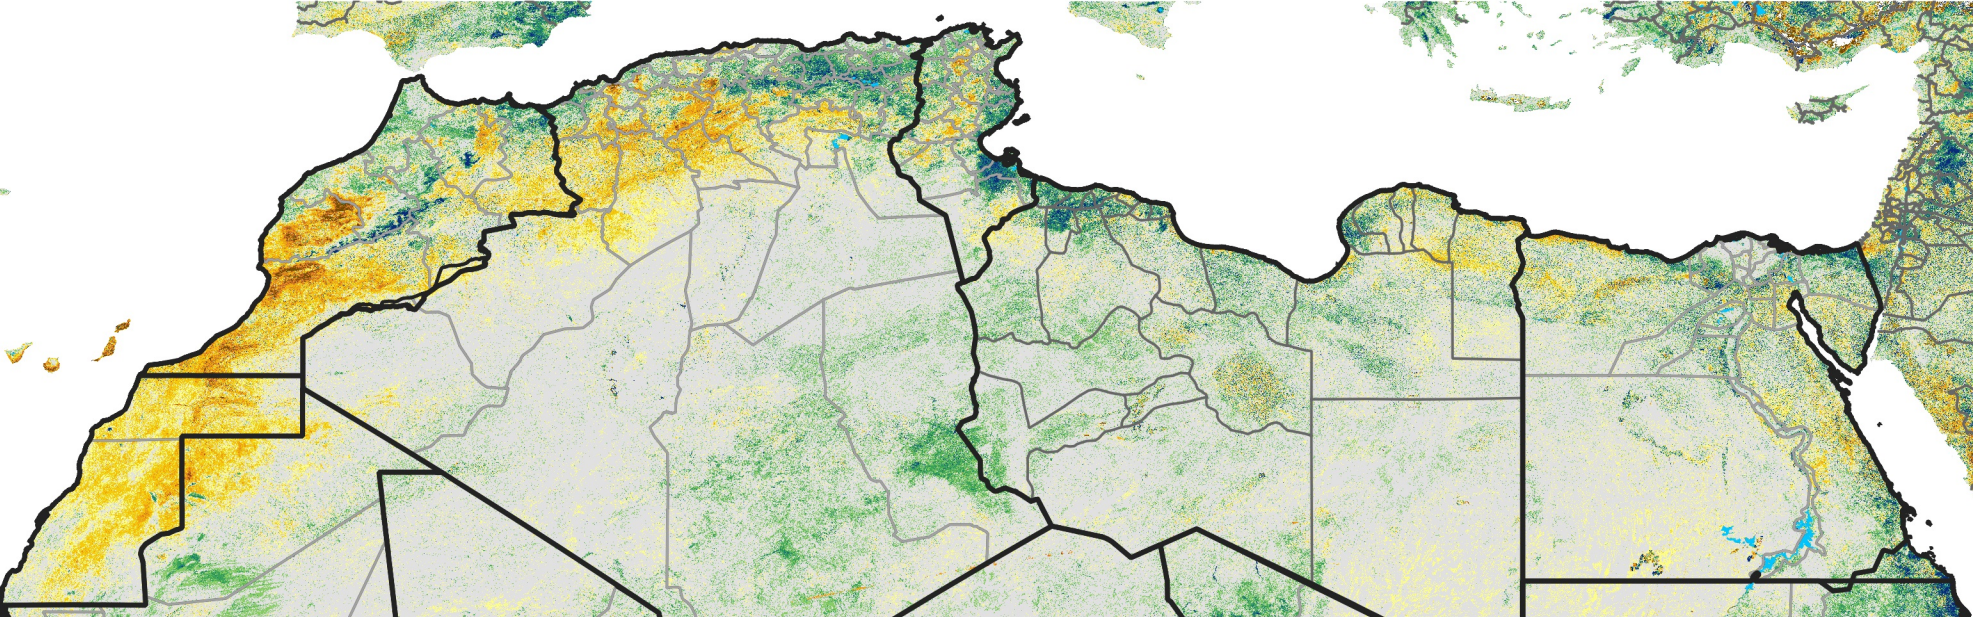

# North Africa Percent of Mean NDVI

2020 / Mean (2012 - 2021)  
Period 08 / Feb 01 - 10, 2020