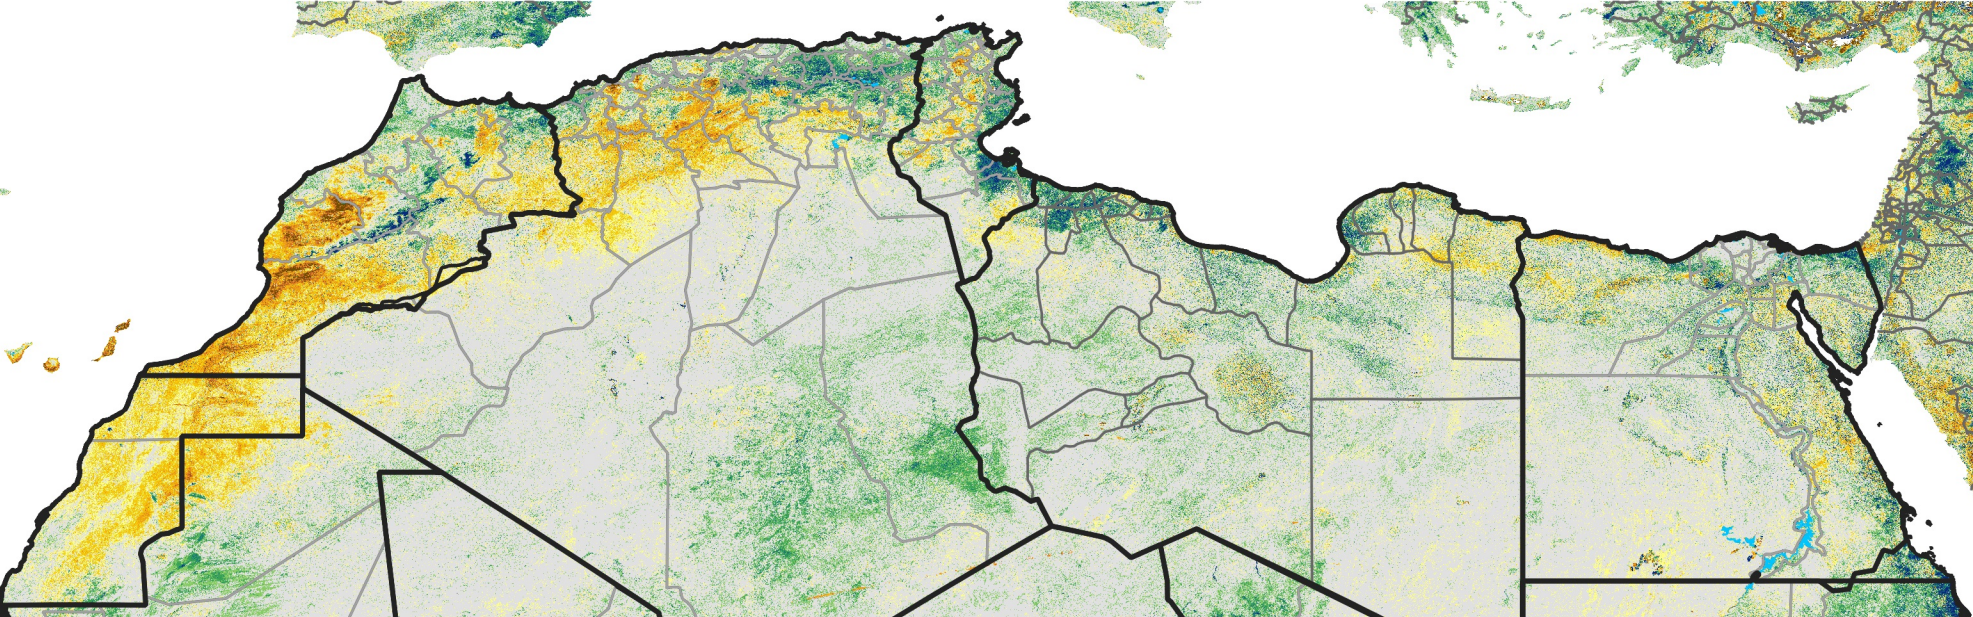

# North Africa Percent of Mean NDVI

2020 / Mean (2012 - 2021)  
Period 09 / Feb 06 - 15, 2020