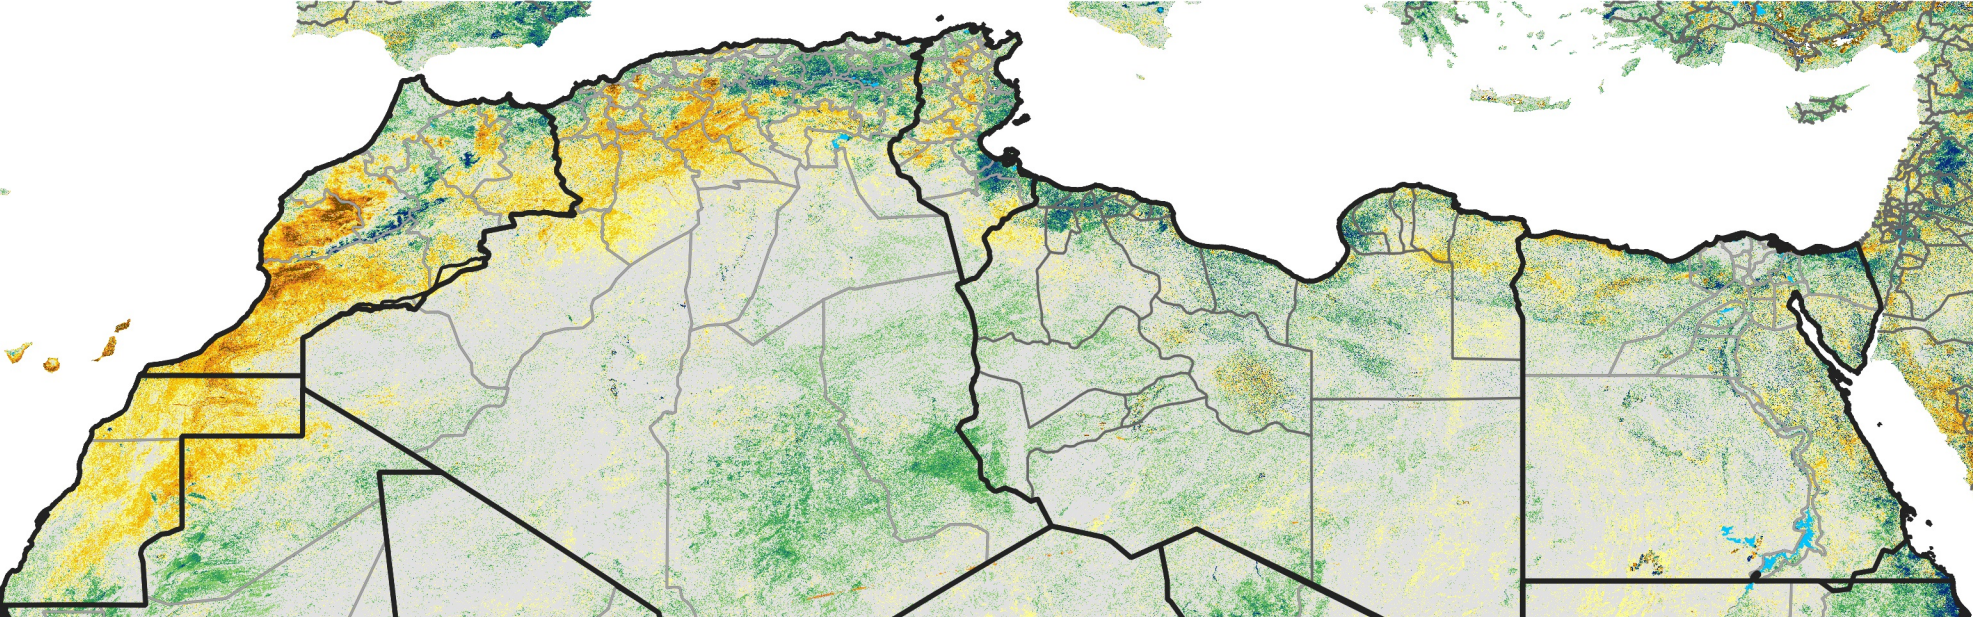

North Africa Percent of Mean NDVI

2020 / Mean (2012 - 2021)
Period 10 / Feb 11 - 20, 2020

Percent of Normal