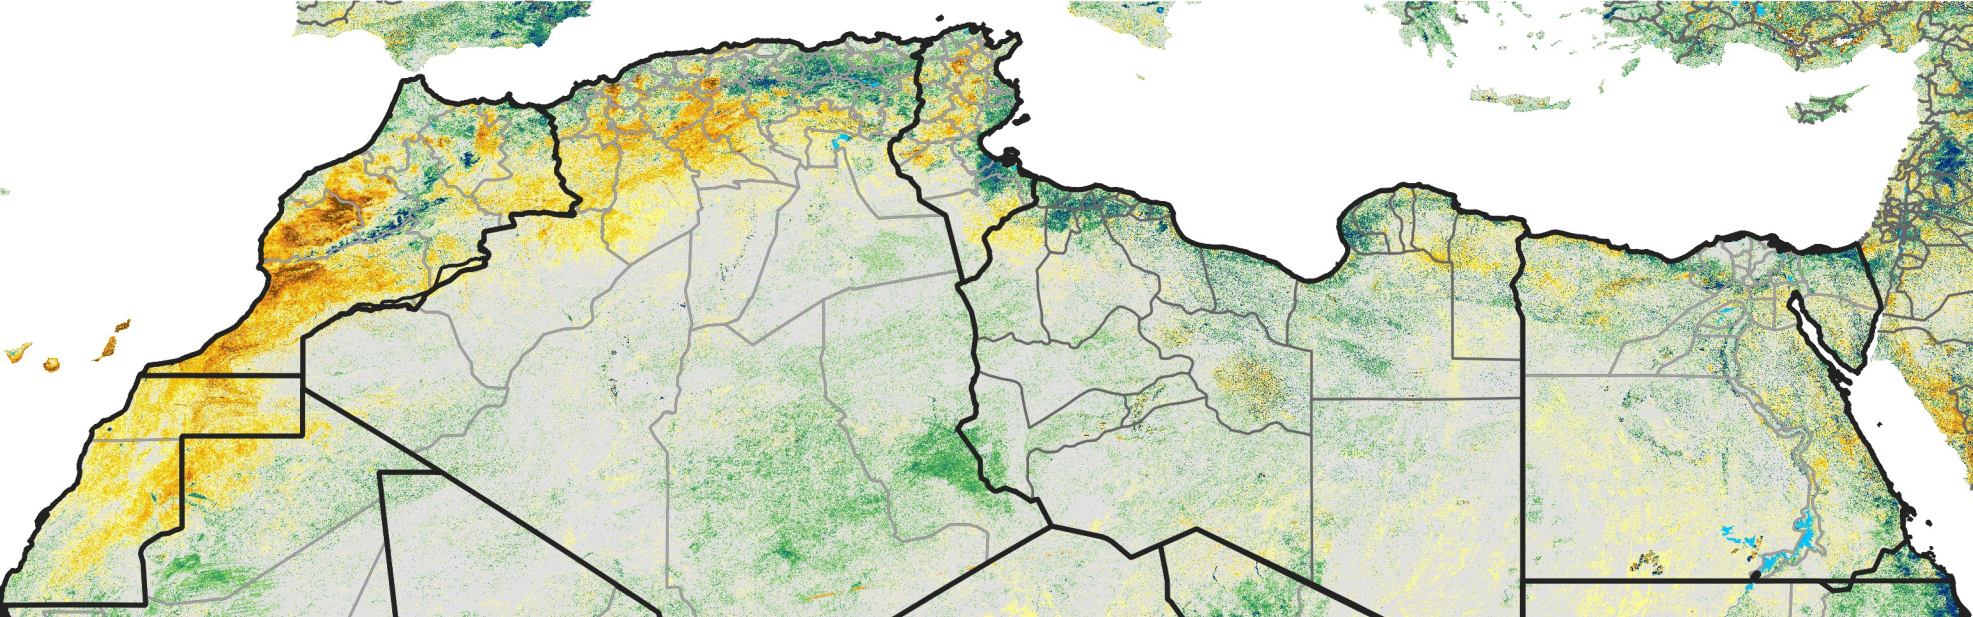

North Africa Percent of Mean NDVI

2020 / Mean (2012 - 2021)
Period 11 / Feb 16 - 25, 2020

Percent of Normal