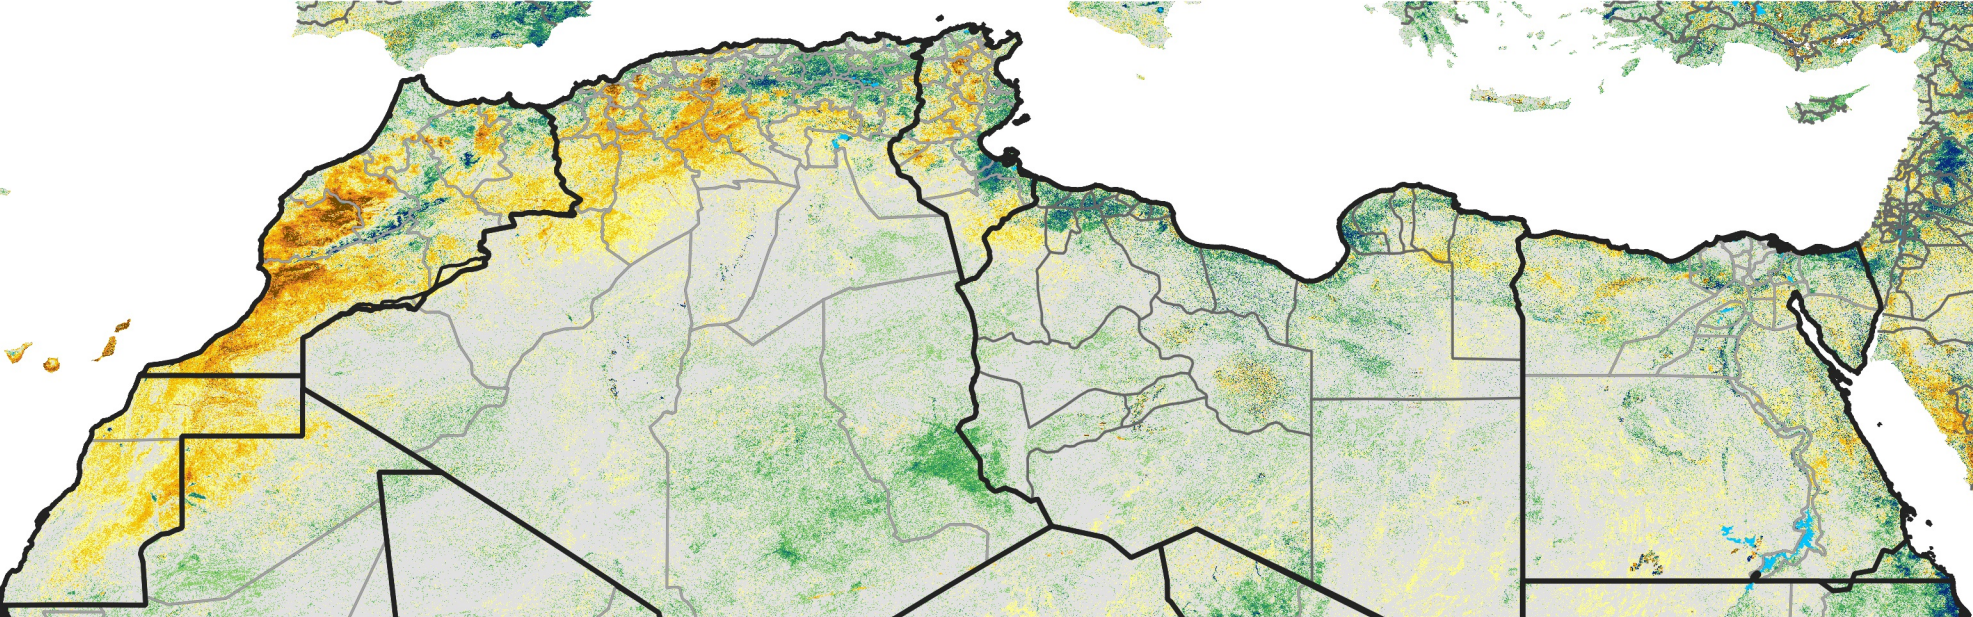

North Africa Percent of Mean NDVI

2020 / Mean (2012 - 2021)
Period 12 / Feb 21 - 29, 2020

Percent of Normal