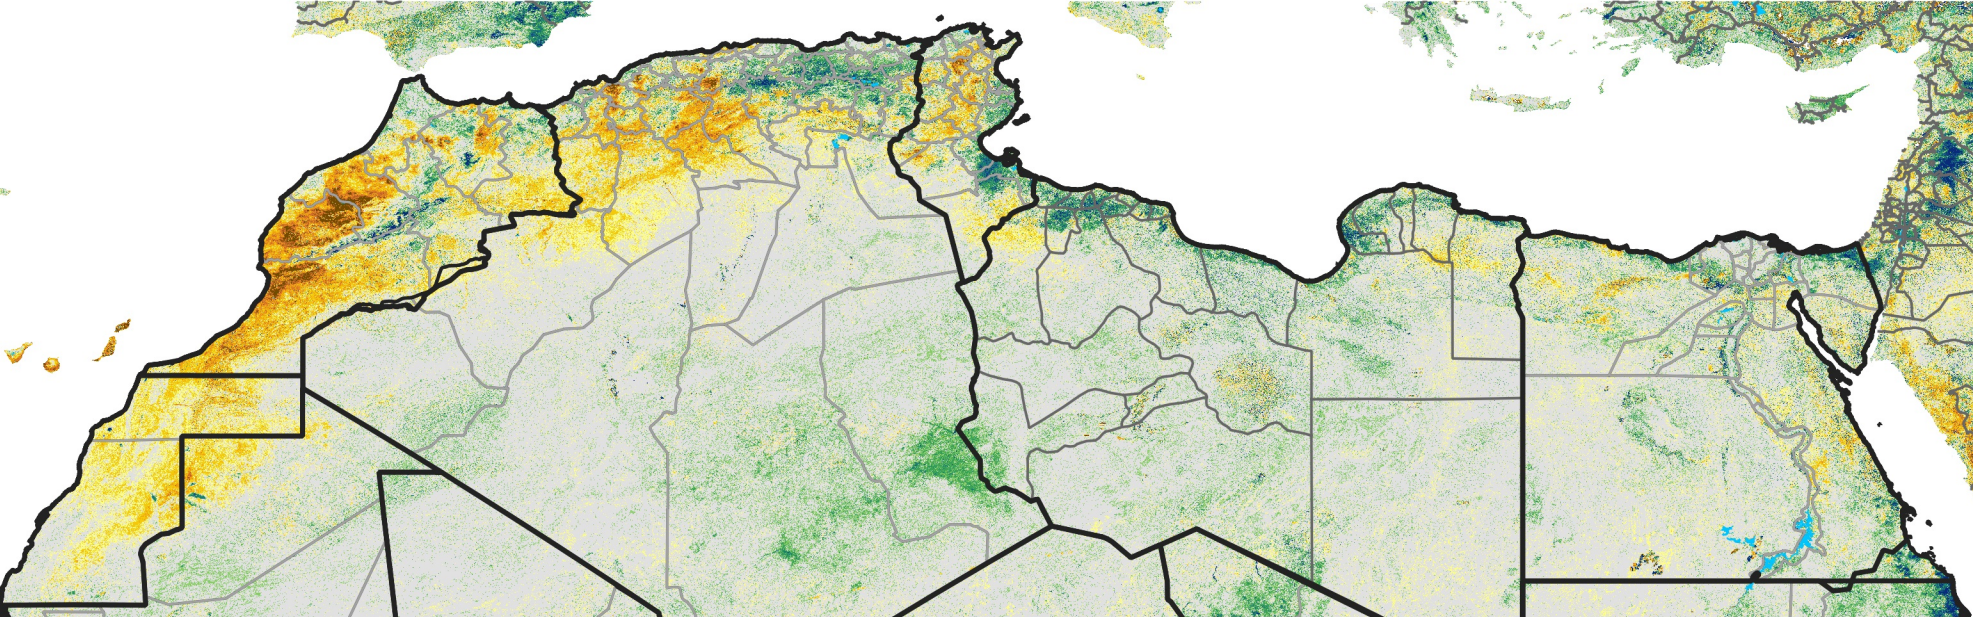

North Africa Percent of Mean NDVI

2020 / Mean (2012 - 2021)
Period 13 / Feb 26 - Mar 05, 2020

Percent of Normal