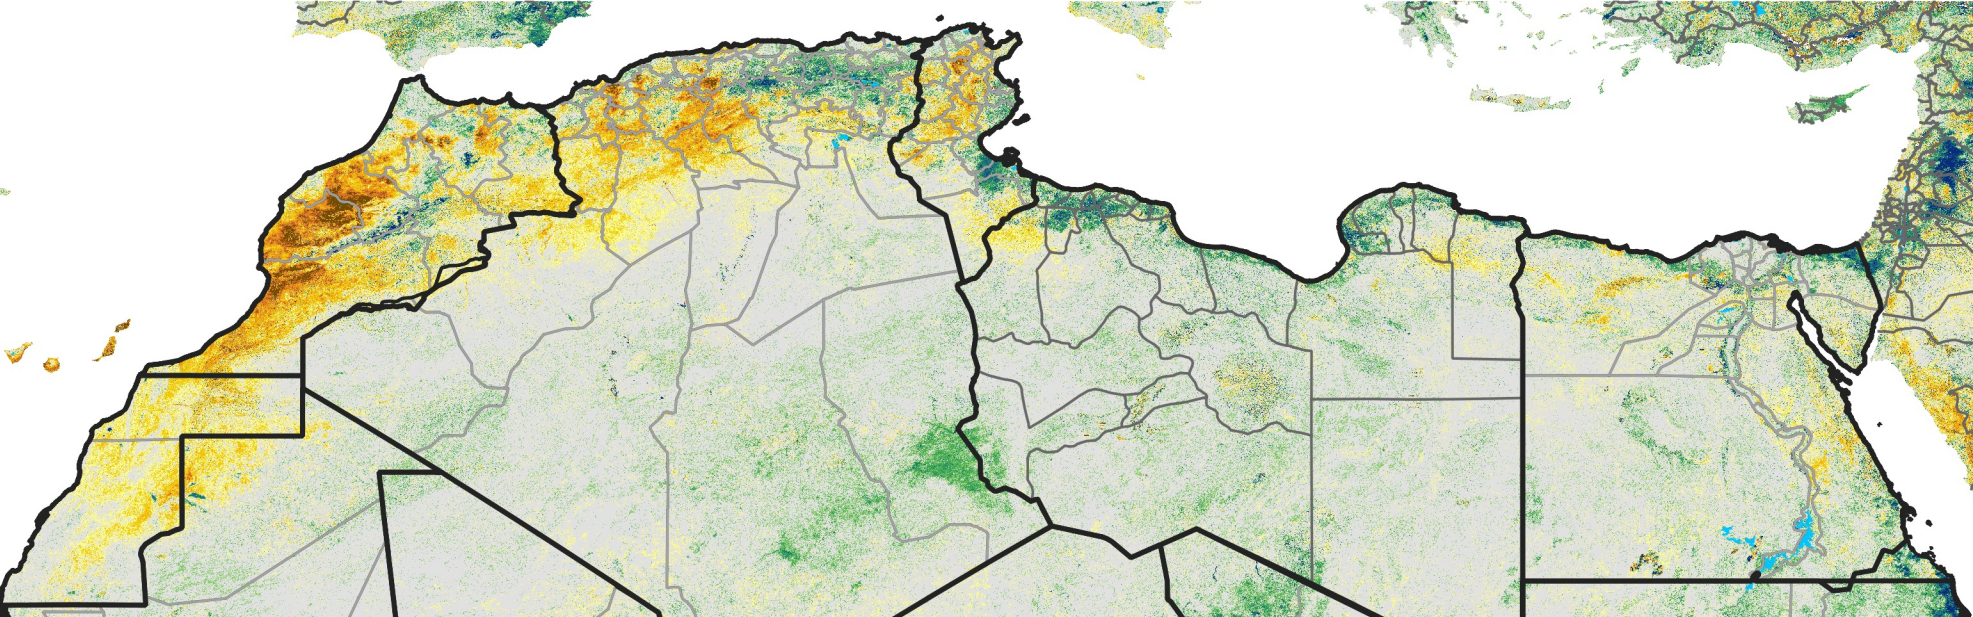

North Africa Percent of Mean NDVI

2020 / Mean (2012 - 2021)
Period 14 / Mar 01 - 10, 2020

Percent of Normal