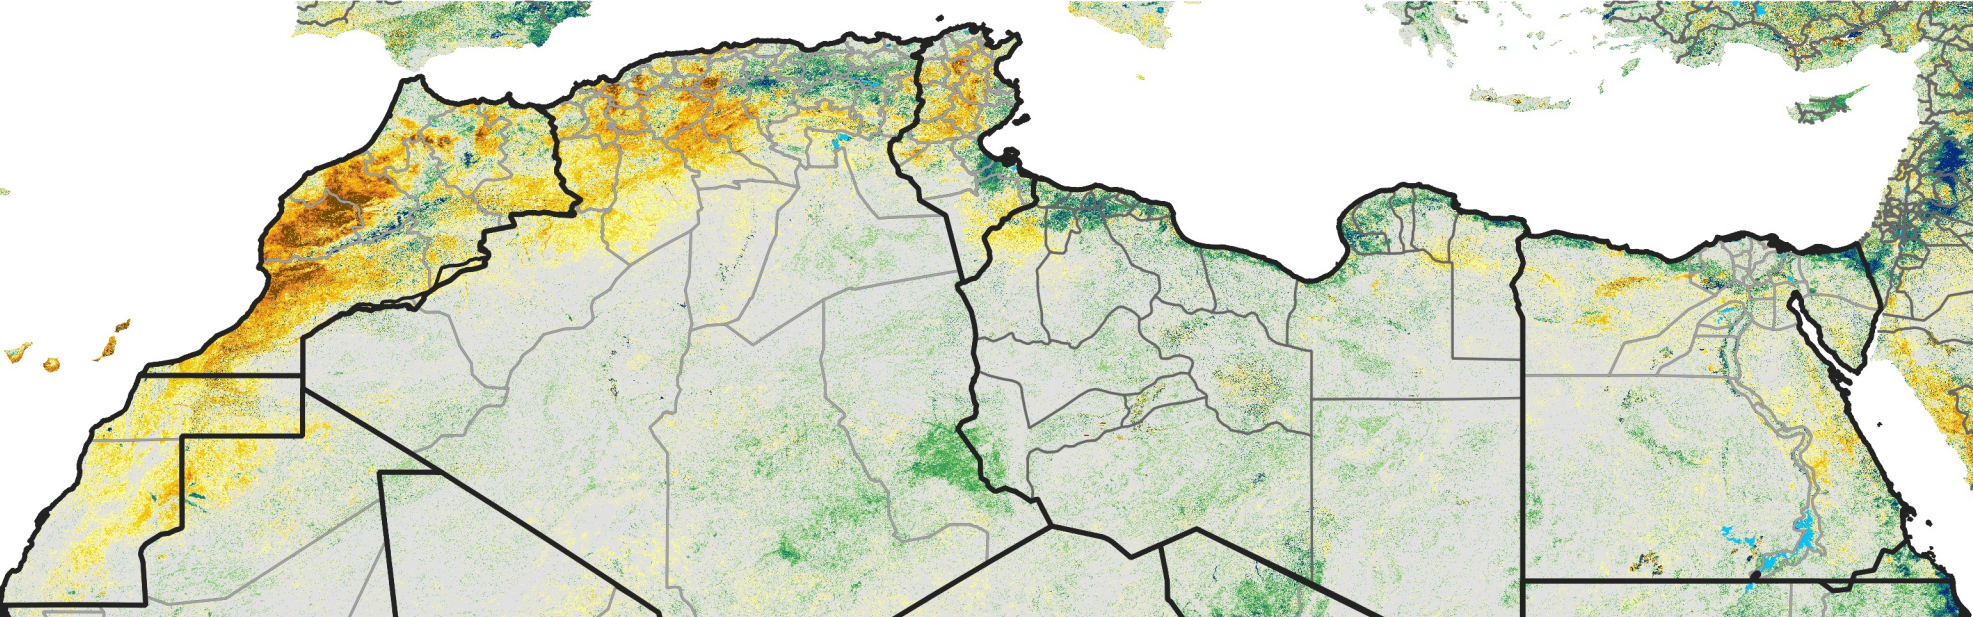

North Africa Percent of Mean NDVI

2020 / Mean (2012 - 2021)
Period 15 / Mar 06 - 15, 2020

Percent of Normal