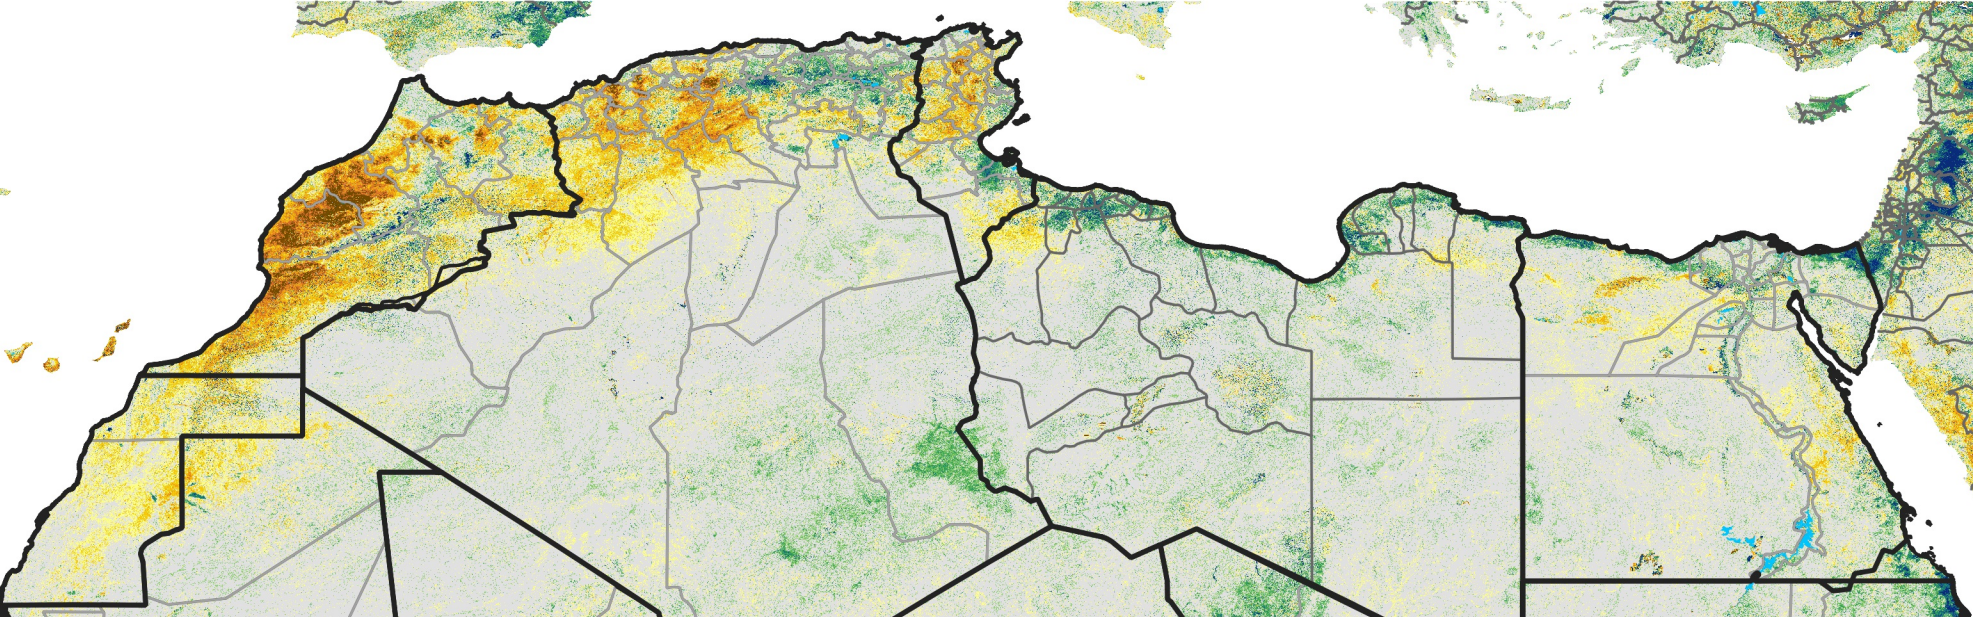

North Africa Percent of Mean NDVI

2020 / Mean (2012 - 2021)
Period 16 / Mar 11 - 20, 2020

Percent of Normal