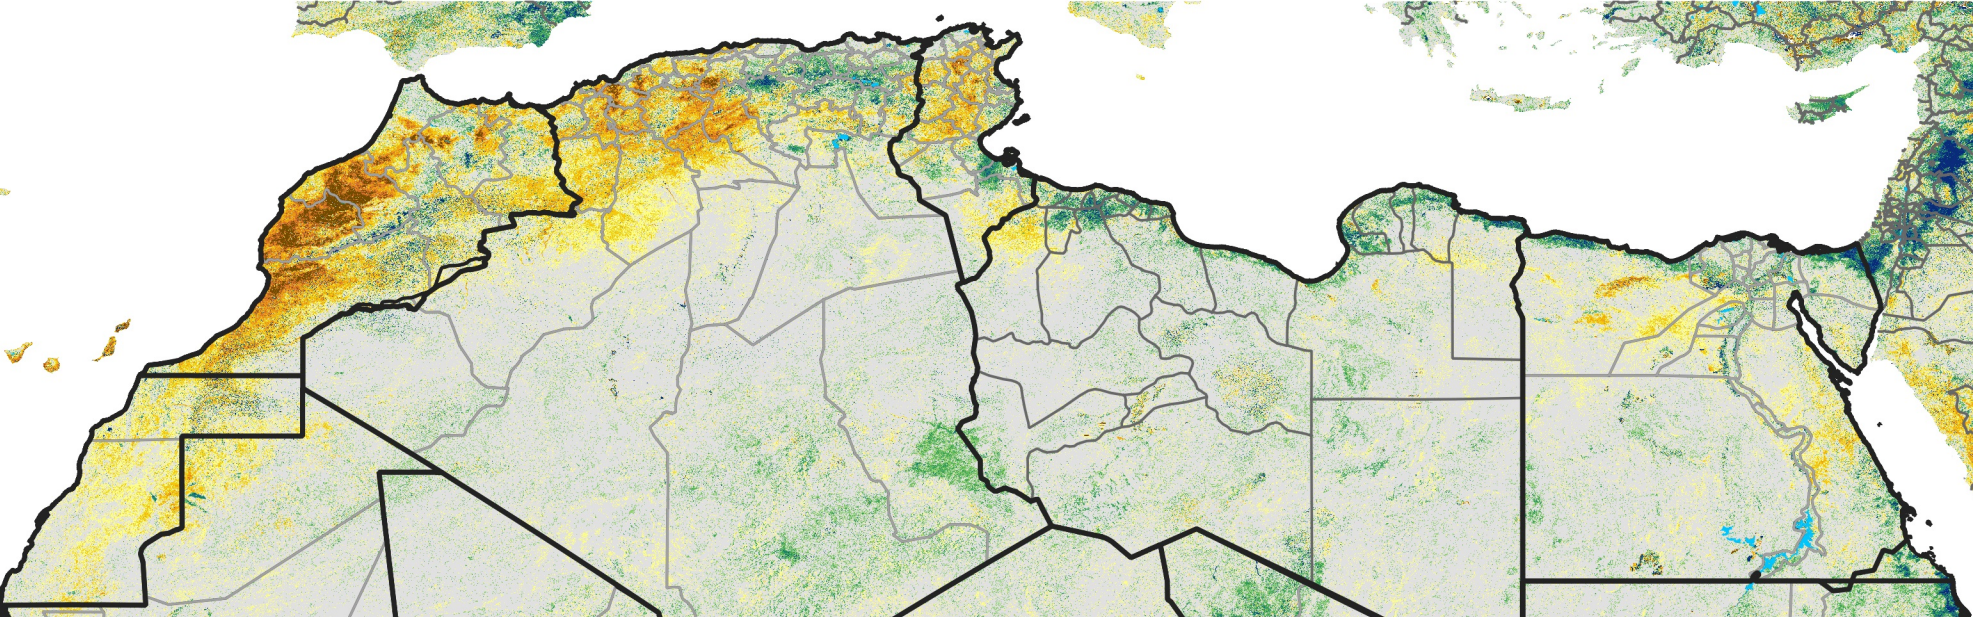

North Africa Percent of Mean NDVI

2020 / Mean (2012 - 2021)
Period 17 / Mar 16 - 25, 2020

Percent of Normal