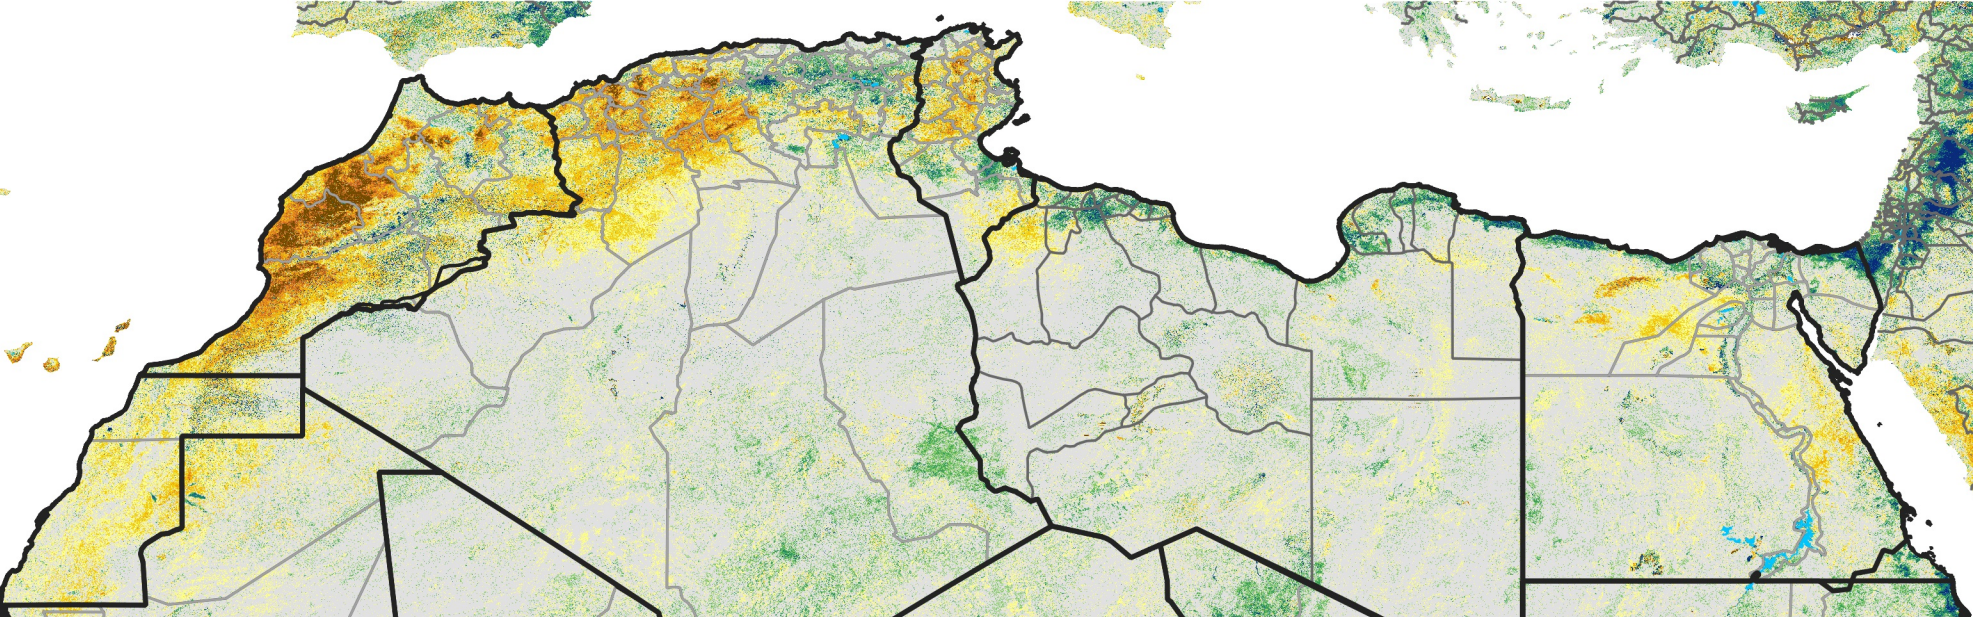

# North Africa Percent of Mean NDVI

2020 / Mean (2012 - 2021)  
Period 18 / Mar 21 - 31, 2020