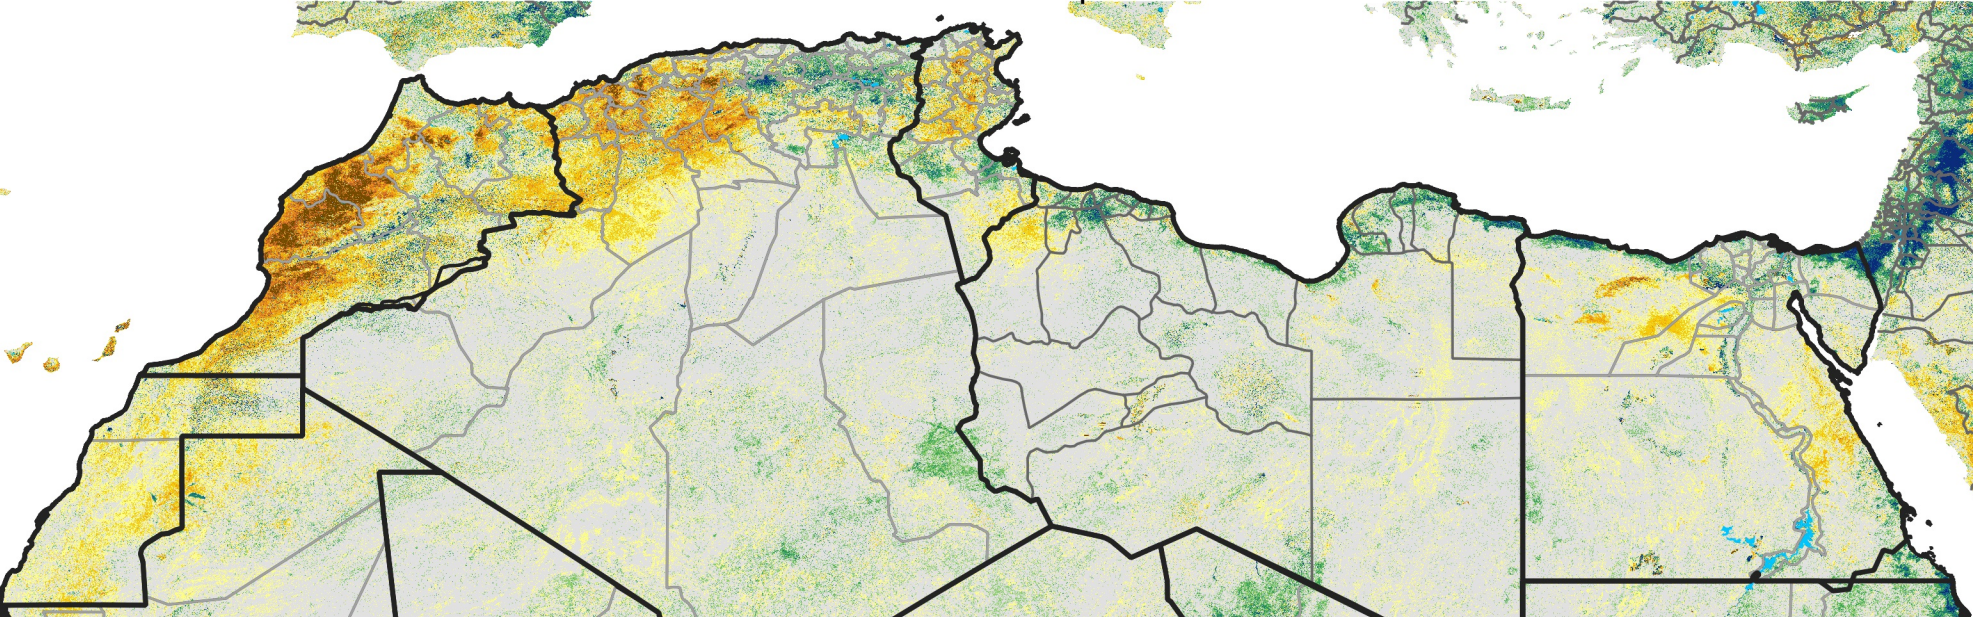

# North Africa Percent of Mean NDVI

2020 / Mean (2012 - 2021)  
Period 19 / Mar 26 - Apr 05, 2020