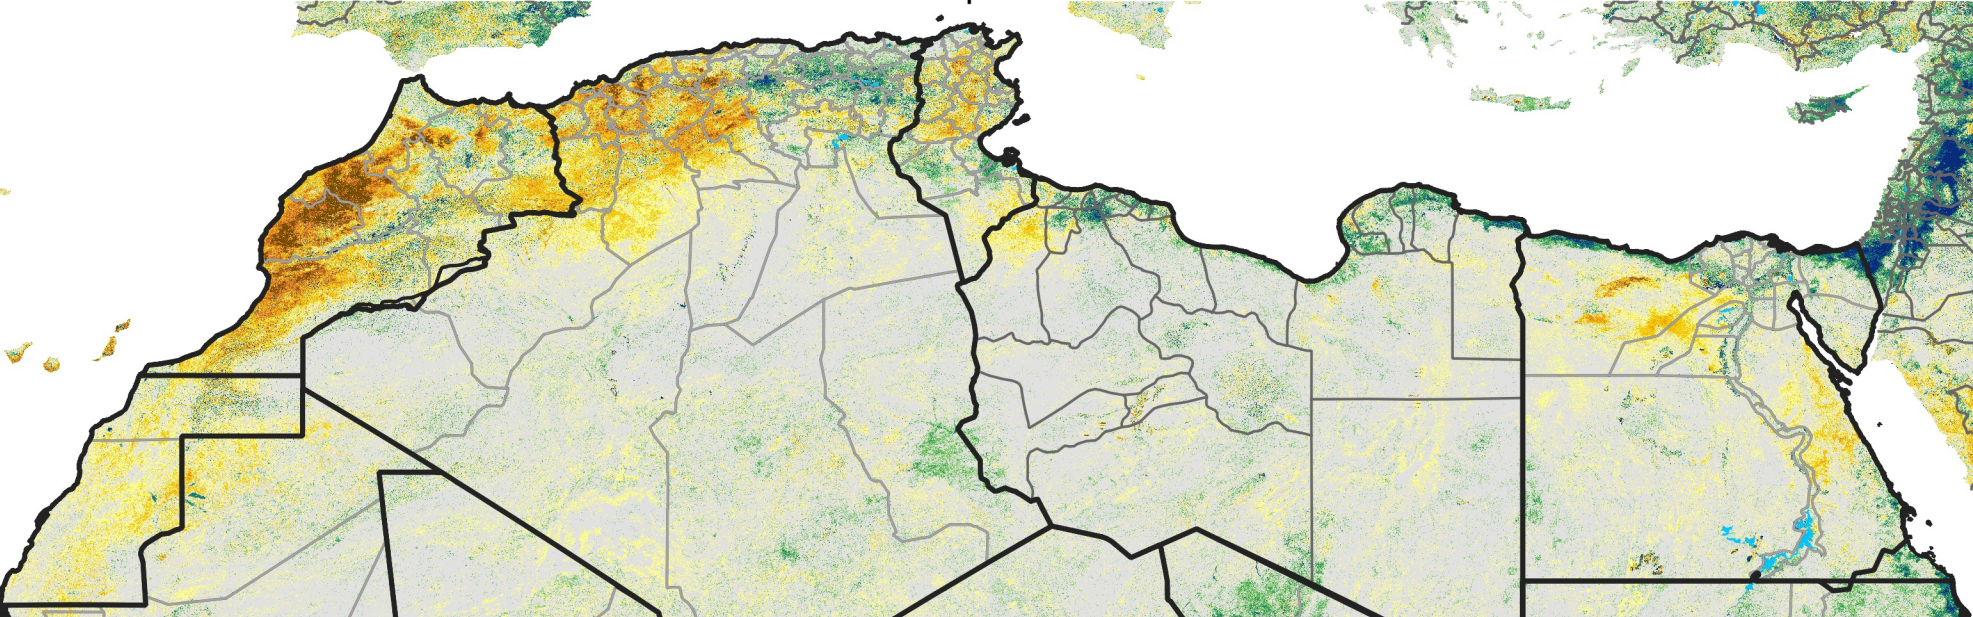

North Africa Percent of Mean NDVI

2020 / Mean (2012 - 2021)
Period 20 / Apr 01 - 10, 2020

Percent of Normal