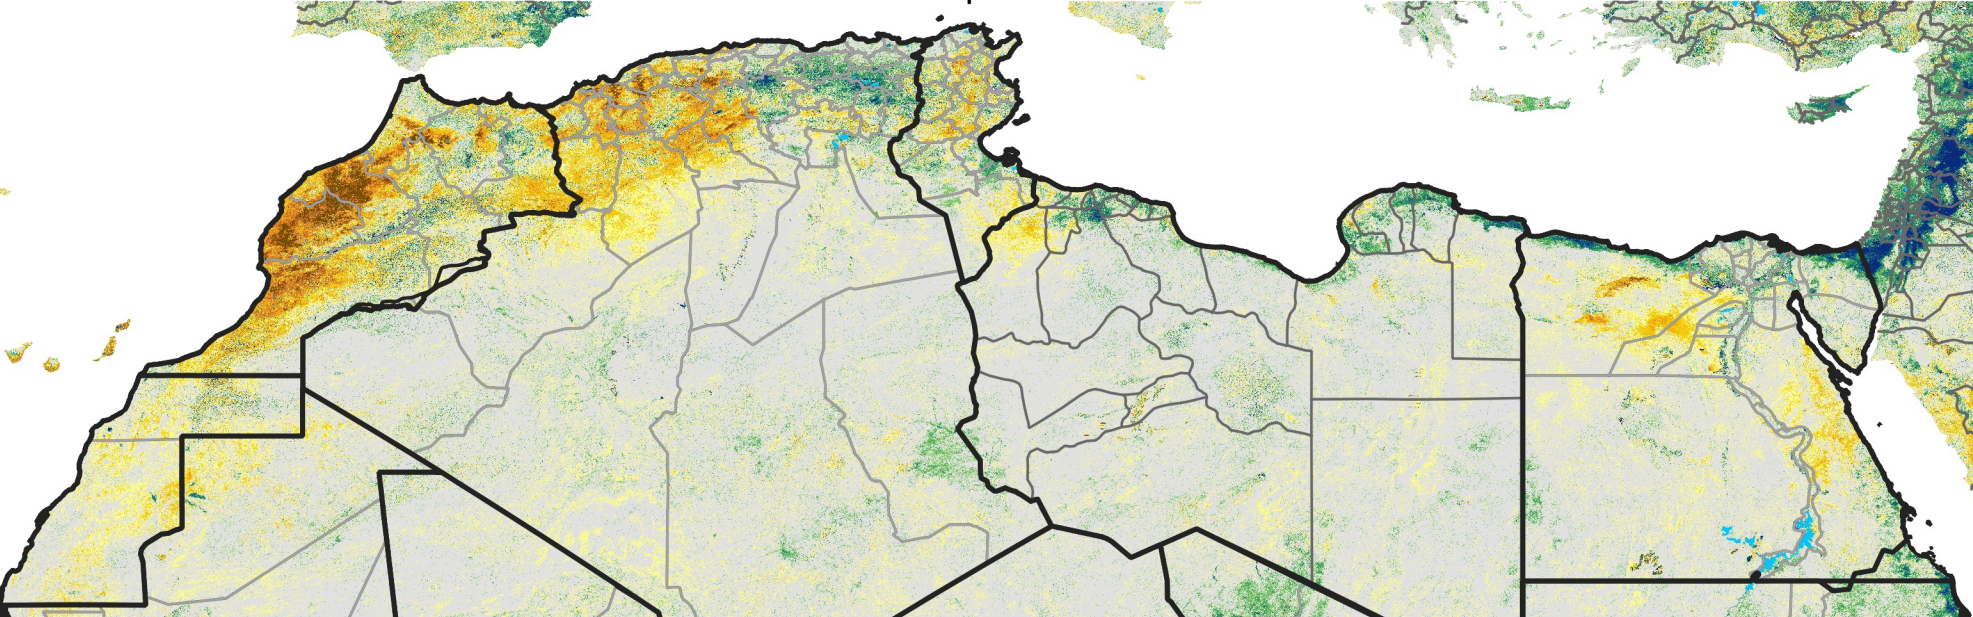

# North Africa Percent of Mean NDVI

2020 / Mean (2012 - 2021)  
Period 21 / Apr 06 - 15, 2020